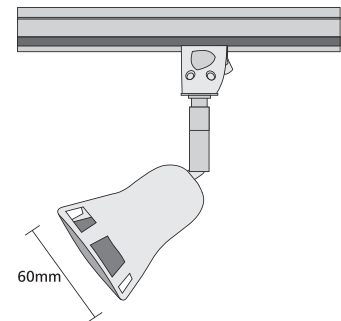

- Διακοσμητικό σποτ εξωτερικό
- μεταλλικό
- περιστρεφόμενο με οριζόντια και κάθετη κίνηση
- εσωτερικού χώρου
- για φωτισμό βιτρινών καταστημάτων, εκθεσιακών χώρων.
- Προσφέρεται με βάση για επίτοιχη τοποθέτηση ή με adaptor για τοποθέτηση σε ράγα.

- Decorative spotlight external
- from pressed steel
- adjustable with horizontal and vertical movement
- for indoors use
- for use at shopwindows, showrooms.
- Available with base for wall placement or with adaptor suitable for track.

2520

DICHROIC
230V 50W GU10