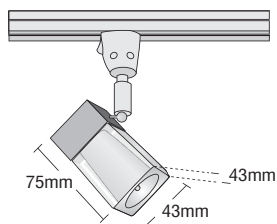

7356

HALOPIN 230V
25-40W G9

CE

IP20