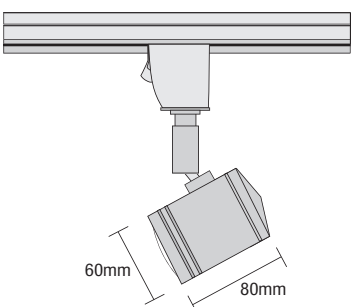

2999

DICHROIC 230V
20-35-50W GU10

CE

IP20