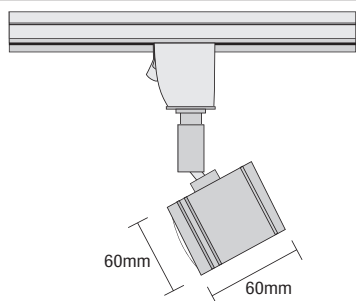

2949

DICHROIC 230V
20-35-50W GU10

CE

IP20