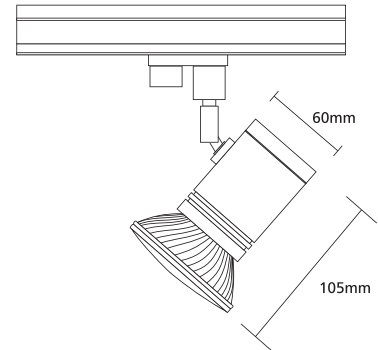

OSCAR 4 ON TRACK

- Διακοσμητικό σποτ εξωτερικό
- χυτό αλουμινίου
- περιστρεφόμενο οριζοντίως και καθέτως
- εσωτερικού χώρου
- κατάλληλο για φωτισμό βιτρινών καταστημάτων.
- Προσφέρεται με βάση για επίτοιχη τοποθέτηση ή με adaptor για τοποθέτηση σε ράγα.

- Decorative spotlight external
- from die cast aluminum
- adjustable horizontally and vertically
- for indoors use
- for use at shopwindows.
- Available with base for wall placement or with adaptor suitable for track.

1836

PAR30
230V 75W E27

1836

PAR20
230V 50W E27

OSCAR 5 ON TRACK

- Διακοσμητικό σποτ εξωτερικό
- χυτό αλουμινίου
- περιστρεφόμενο οριζοντίως και καθέτως
- εσωτερικού χώρου
- κατάλληλο για φωτισμό βιτρινών καταστημάτων.
- Προσφέρεται με βάση για επίτοιχη τοποθέτηση ή με adaptor για τοποθέτηση σε ράγα.

- Decorative spotlight external
- from die cast aluminum
- adjustable horizontally and vertically
- for indoors use
- for use at shopwindows.
- Available with base for wall placement or with adaptor suitable for track.

1837

HISPOT ES111
230V 75W GU10

OSCAR 1 ON TRACK

- Διακοσμητικό σποτ εξωτερικό
- ορειχάλκινο
- περιστρεφόμενο οριζοντίως και καθέτως
- εσωτερικού χώρου
- κατάλληλο για φωτισμό βιτρινών καταστημάτων.
- Προσφέρεται με βάση για επίτοιχη τοποθέτηση ή με adaptor για τοποθέτηση σε ράγα.

- Decorative spotlight external
- made from brass
- adjustable horizontally and vertically
- for indoors use
- for use at shopwindows.
- Available with base for wall placement or with adaptor suitable for track.

1740

DICHROIC 230V
50W GU10

1789

HISPOT ES63
230V 75W GU10