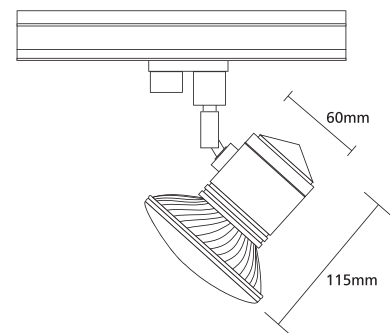

OSCAR 4 ON TRACK

- Διακοσμητικό σποτ εξωτερικό
- χυτό αλουμινίου
- περιστρεφόμενο οριζοντίως και καθέτως
- εσωτερικού χώρου
- κατάλληλο για φωτισμό βιτρινών καταστημάτων.
- Προσφέρεται με βάση για επίτοιχη τοποθέτηση ή με adaptor για τοποθέτηση σε ράγα.

- Decorative spotlight external
- from die cast aluminum
- adjustable horizontally and vertically
- for indoors use
- for use at shopwindows.
- Available with base for wall placement or with adaptor suitable for track.

1836

PAR30
230V 75W E27

1836

PAR20
230V 50W E27

OSCAR 5 ON TRACK

- Διακοσμητικό σποτ εξωτερικό
- χυτό αλουμινίου
- περιστρεφόμενο οριζοντίως και καθέτως
- εσωτερικού χώρου
- κατάλληλο για φωτισμό βιτρινών καταστημάτων.
- Προσφέρεται με βάση για επίτοιχη τοποθέτηση ή με adaptor για τοποθέτηση σε ράγα.

- Decorative spotlight external
- from die cast aluminum
- adjustable horizontally and vertically
- for indoors use
- for use at shopwindows.
- Available with base for wall placement or with adaptor suitable for track.

1837

HISPOT ES111
230V 75W GU10

OSCAR 1 ON TRACK

- Διακοσμητικό σποτ εξωτερικό
- ορειχάλκινο
- περιστρεφόμενο οριζοντίως και καθέτως
- εσωτερικού χώρου
- κατάλληλο για φωτισμό βιτρινών καταστημάτων.
- Προσφέρεται με βάση για επίτοιχη τοποθέτηση ή με adaptor για τοποθέτηση σε ράγα.

- Decorative spotlight external
- made from brass
- adjustable horizontally and vertically
- for indoors use
- for use at shopwindows.
- Available with base for wall placement or with adaptor suitable for track.

1740

DICHROIC 230V
50W GU10

1789

HISPOT ES63
230V 75W GU10