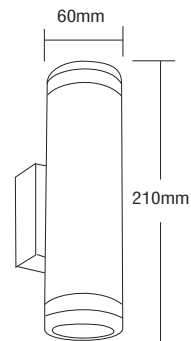

- ▶ Decorative wall fixed fitting
- ▶ waterproof for indoors and outdoors use
- ▶ from die cast aluminum
- ▶ with polycarbonate transparent rod
- ▶ fixed
- ▶ with one lighting exit
- ▶ available with 2 leds lamps Mr16 12V 1-3-7W or 230V 1-3-7W Gu10 in white-blue-red-yellow-green color
- ▶ of high lighting efficiency
- ▶ and silicon gasket
- ▶ suitable for the external lighting of shops, buildings.

5469 LED LAMP ΛΕΥΚΟ / WHITE
12V 2x1-3-7W Mr16 Gu5,3

5470 LED LAMP ΛΕΥΚΟ / WHITE
230V 2x1-3-7W Gu10

1-3-7W

PRESTIGE NOVA 2

- ▶ Διακοσμητικό φωτιστικό επίτοιχο
- ▶ στεγανό για εσωτερικούς και εξωτερικούς χώρους
- ▶ χυτό αλουμίνιο
- ▶ με πολυκαρμπονικό σωλήνα
- ▶ σταθερό
- ▶ με μια έξοδο φωτισμού
- ▶ κατάλληλο για 1 λυχνία led Mr16 12V ή 230V 1-3-7W Gu10 σε λευκό-μπλέ-κόκκινο-κίτρινο-πράσινο χρώμα υψηλής φωτεινότητας
- ▶ και ελαστικό στεγανοποίησης σιλικόνης
- ▶ για εξωτερικό φωτισμό κτιρίων, καταστημάτων.

- ▶ Decorative wall fixed fitting
- ▶ waterproof for indoors and outdoors use
- ▶ from die cast aluminum
- ▶ with polycarbonate transparent rod
- ▶ fixed
- ▶ with one lighting exit
- ▶ available with 1 led lamp Mr16 12V 1-3-7W or 230V 1-3-7W Gu10 in white-blue-red-yellow-green color of high lighting efficiency
- ▶ and silicon gasket
- ▶ suitable for the external lighting of shops, buildings.