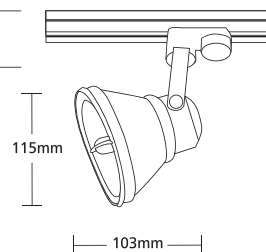

- ▶ Decorative spotlight external
- ▶ from pressed steel
- ▶ adjustable with horizontal and vertical movement
- ▶ for indoors use
- ▶ for use at shopwindows, showrooms.
- ▶ Available with base for wall placement or with adaptor suitable for track.

3144

HALLOSPOT  
R111 12V 50-75W G53

3144

PAR 36 12V 35-50W  
SEALED BEAM

3855

HISPOT ES111  
230V 75W GU10