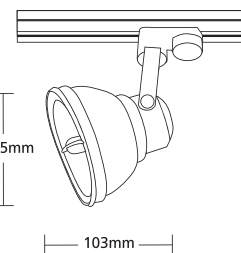

- Διακοσμητικό σποτ εξωτερικό,
- μεταλλικό περιστρεφόμενο με οριζόντια και κάθετη κίνηση
- εσωτερικού χώρου
- για φωτισμό βιτρινών καταστημάτων, εκθεσιακών χώρων.
- Προσφέρεται με βάση για επίτοιχη τοποθέτηση ή με adaptor για τοποθέτηση σε ράγα.

- Decorative spotlight external
- from pressed steel
- adjustable with horizontal and vertical movement
- for indoors use
- for use at shopwindows, showrooms.
- Available with base for wall placement or with adaptor suitable for track.

3143

HALLOSPOT
R111 12V 50-75W G53

3143

PAR 36 12V 35-50W
SEALED BEAM

3854

HISPOT ES111
230V 75W GU10