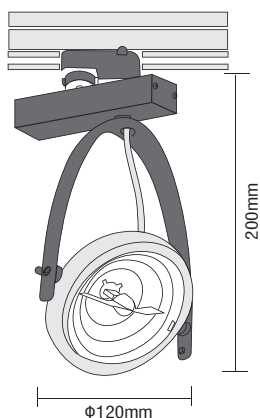

8465 HALLOSPOT R111
230/12V 50W G53

8466 HISPOT Es111
230V 75W GU10