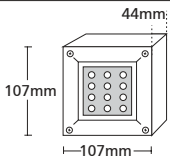

- **3320** ΛΕΥΚΟ / WHITE LED
- **3321** ΜΠΛΕ / BLUE LED
- **3322** ΠΡΑΣΙΝΟ / GREEN LED
- **3323** ΚΟΚΚΙΝΟ / RED LED
- **3324** ΚΙΤΡΙΝΟ / YELLOW LED

GLASS (5mm) 1W