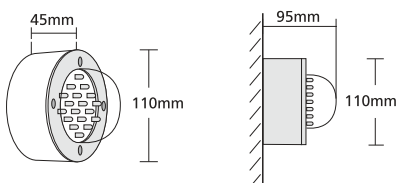

- **3366** LED LAMP 230V 1,3W Gx53
- **9537** LED LAMP 230V 3W Gx53