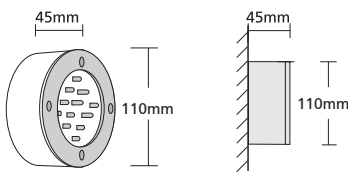

- **3473** LED LAMP 230V 1,3W Gx53
- **3474** LED LAMP 230V 3W Gx53

GLASS (4mm)