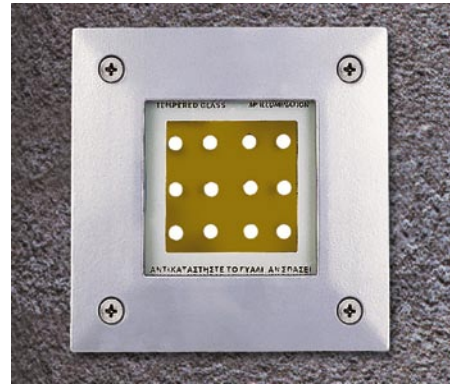

QUATTRO RECESSED - LED