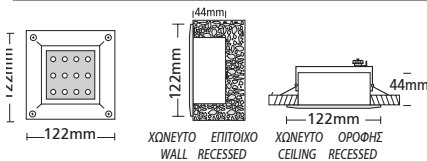

- **3325** ΛΕΥΚΟ / WHITE LED
- **3326** ΜΠΛΕ / BLUE LED
- **3327** ΠΡΑΣΙΝΟ / GREEN LED
- **3328** ΚΟΚΚΙΝΟ / RED LED
- **3329** ΚΙΤΡΙΝΟ / YELLOW LED
- **5129** Κουτί μεταλλικό επίτοιχης τοποθέτησης
- Metal box for wall recessed use

108x108mm GLASS (5mm) 1W