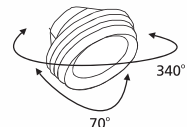

ΜΠΛΕ/BLUE: 5102-06 ΠΡΑΣΙΝΟ/GREEN: 5102-08
ΚΟΚΚΙΝΟ/RED: 5102-14 ΚΙΤΡΙΝΟ/YELLOW: 5102-32
- Προσφέρεται και με έγχρωμα γυαλιά tempered πάχους 5mm
- Available with colored tempered glasses 5mm thick

02 & 18 **23 & 02** **01 & 02**

Βαμμένα με Πολυεστερική Ηλεκτροστατική Βαφή
Painted with Polyester Electrostatic Powder