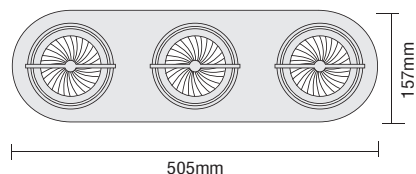

MULTI OVALE 2.2 RI I I

- Διακοσμητικό φωτιστικό χωνευτό οροφής
- εσωτερικού χώρου
- με διακοσμητικό πλαίσιο
- χυτό αλουμινίου
- και 3 εσωτερικά σποτ κινητά
- χυτά αλουμινίου
- για φωτισμό γραφείων, καταστημάτων, εκθεσιακών χώρων, οικιών

- Decorative recessed fitting
- for indoors use
- with decorative die cast aluminum frame
- and 3 internal spots movable
- from die cast aluminum
- for use at shops, offices, showrooms, houses.

5673

HALLOSPOT R111
12V 3x50-100W G53

5674

HISPOT Es111
230V 3x75W GU10

ΔΙΑΣΤΑΣΕΙΣ ΟΠΗΣ
OPENING DIMENSIONS