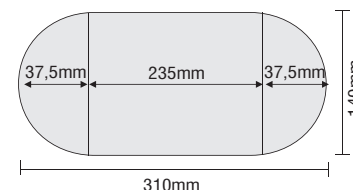

5671

HALLOSPOT R111  
12V 2x 50-100W G53

5672

HISPOT Es111  
230V 2X75W GU10

ΔΙΑΣΤΑΣΕΙΣ ΟΠΗΣ  
OPENING DIMENSIONS