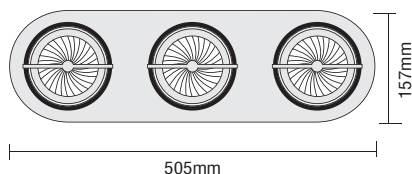

MULTI OVALE 2.4 RI I I

- Διακοσμητικό φωτιστικό χωνευτό οροφής
- εσωτερικού χώρου
- με διακοσμητικό πλαίσιο
- χυτό αλουμινίου
- και 3 εσωτερικά σποτ κινητά
- χυτά αλουμινίου
- για φωτισμό γραφείων, καταστημάτων, εκθεσιακών χώρων, οικιών.

- Decorative recessed fitting
- for indoors use
- with decorative die cast aluminum frame
- and 3 internal spots movable
- from die cast aluminum
- for use at shops, offices, showrooms, houses.

5677

HALLOSPOT R111
12V 3x50-100W G53

5678

HISPOT Es111
230V 3x75W GU10

ΔΙΑΣΤΑΣΕΙΣ ΟΠΗΣ
OPENING DIMENSIONS