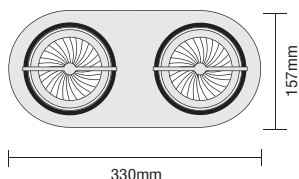

MULTI OVALE 2.3 RI I I

- Διακοσμητικό φωτιστικό χωνευτό οροφής
- εσωτερικού χώρου
- με διακοσμητικό πλαίσιο
- χυτό αλουμινίου
- και 2 εσωτερικά σποτ κινητά
- χυτά αλουμινίου
- για φωτισμό γραφείων, καταστημάτων, εκθεσιακών χώρων, οικιών.

- Decorative recessed fitting
- for indoors use
- with decorative die cast aluminum frame
- and 2 internal spots movable
- from die cast aluminum
- for use at shops, offices, showrooms, houses.

5675

HALLOSPOT R111
12V 2x 50-100W G53

5676

HISPOT Es111
230V 2X75W GU10

ΔΙΑΣΤΑΣΕΙΣ ΟΠΗΣ
OPENING DIMENSIONS