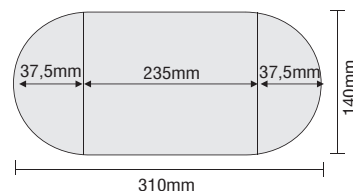

5675

HALLOSPOT R111  
12V 2x 50-100W G53

5676

HISPOT Es111  
230V 2X75W GU10

ΔΙΑΣΤΑΣΕΙΣ ΟΠΗΣ  
OPENING DIMENSIONS