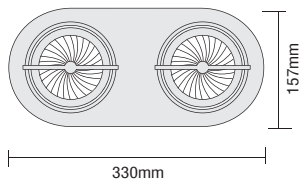

NEW

ΧΩΝΕΥΤΑ ΦΩΤΙΣΤΙΚΑ ΟΡΟΦΗΣ ΕΣΩΤΕΡΙΚΟΥ ΧΩΡΟΥ
RECESSED FITTINGS FOR INDOORS USE

MULTI OVALE 2.1 RI I I

- Διακοσμητικό φωτιστικό χωνευτό οροφής
- εσωτερικού χώρου
- με διακοσμητικό πλαίσιο
- χυτό αλουμινίου
- και 2 εσωτερικά σποτ κινητά
- χυτά αλουμινίου
- για φωτισμό γραφείων, καταστημάτων, εκθεσιακών χώρων, οικιών

- Decorative recessed fitting
- for indoors use
- with decorative die cast aluminum frame
- and 2 internal spots movable
- from die cast aluminum
- for use at shops, offices, showrooms, houses.

5671

HALLOSPOT R111
12V 2x 50-100W G53

5672

HISPOT Es111
230V 2X75W GU10

ΔΙΑΣΤΑΣΕΙΣ ΟΠΗΣ
OPENING DIMENSIONS