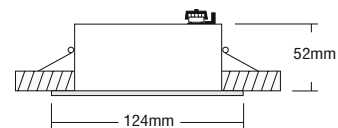

- Φωτιστικό στεγανό κωνευτό επίτοιχο
- χυτό αλουμινίου
- με υάλινο προφυλακτήρα tempered πάχους 5mm διάφανο ή ματ
- με βίδες inox
- ελαστικά στεγανοποίησης σιλικόνης
- κατάλληλο για 1 λυχνία led 230V 1,3W ή 3W Gx53 σε χρώματα λευκό - μπλε - κόκκινο - πράσινο - κίτρινο υψηλής φωτεινότητας,
- κατάλληλο για κήπους, διαδρόμους, πεζόδρομους

- Waterproof wall recessed fitting
- from die cast aluminum
- with tempered glass 5mm thick transparent or mat
- with inox screws
- silicon gasket
- available with 1 led lamp 230V 1,3W or 3W Gx53 of white - blue - red - green - yellow color of high lighting efficiency
- suitable for use at gardens, walkways, verandas, corridors

3732

LED LAMP
ΛΕΥΚΟ/WHITE
230V 1,3W Gx53

3733

LED LAMP
ΛΕΥΚΟ/WHITE
230V 3W Gx53

GLASS (5mm) CE IP54

ΧΩΝΕΥΤΟ ΟΡΟΦΗΣ
Ceiling recessed