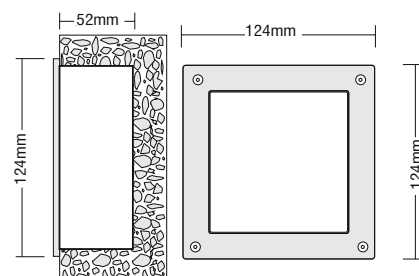

- Φωτιστικό στεγανό κωνευτό επίτοιχο
- χυτό αλουμινίου
- με υάλινο προφυλακτήρα tempered πάχους 5mm διάφανο ή ματ
- με βίδες inox
- ελαστικά στεγανοποίησης σιλικόνης
- κατάλληλο για 1 λυχνία led 230V 1,3W ή 3W Gx53 σε χρώματα λευκό - μπλε - κόκκινο - πράσινο - κίτρινο υψηλής φωτεινότητας,
- κατάλληλο για κήπους, διαδρόμους, πεζόδρομους

- Waterproof wall recessed fitting
- from die cast aluminum
- with tempered glass 5mm thick transparent or mat
- with inox screws
- silicon gasket
- available with 1 led lamp 230V 1,3W or 3W Gx53 of white - blue - red - green - yellow color of high lighting efficiency
- suitable for use at gardens, walkways, verandas, corridors

3732

LED LAMP
ΛΕΥΚΟ/WHITE
230V 1,3W Gx53

3733

LED LAMP
ΛΕΥΚΟ/WHITE
230V 3W Gx53

GLASS (5mm) CE IP54

ΧΩΝΕΥΤΟ ΟΡΟΦΗΣ
Ceiling recessed

ΧΩΝΕΥΤΟ ΕΠΙΤΟΙΧΟ
Wall recessed