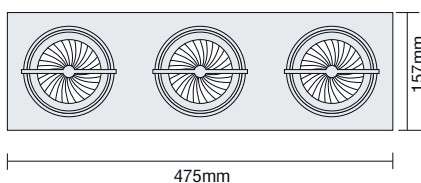

- ▶ Decorative recessed fitting
- ▶ for indoors use
- ▶ with decorative die cast aluminum frame
- ▶ and 2 internal spots movable
- ▶ from die cast aluminum
- ▶ for use at shops, offices, showrooms.

MULTILINE 2.2

5694 HALLOSPOT R111
12V 3x50-100W G53

5695 PAR30
230V 3x75-100W E27

5696 HISPOT Es111
230V 3x75W Gu10

475x157mm 455x140mm 100mm CE IP20

- ▶ Διακοσμητικό φωτιστικό κωνευτό οροφής
- ▶ εσωτερικού χώρου
- ▶ με διακοσμητικό πλαίσιο χυτό αλουμινίου
- ▶ και 3 εσωτερικά σποτ κινητά χυτά αλουμινίου
- ▶ για φωτισμό γραφείων, καταστημάτων, εκθεσιακών, χώρων.

- ▶ Decorative recessed fitting
- ▶ for indoors use
- ▶ with decorative die cast aluminum frame
- ▶ and 3 internal spots
- ▶ movable
- ▶ from die cast aluminum
- ▶ for use at shops, offices showrooms.