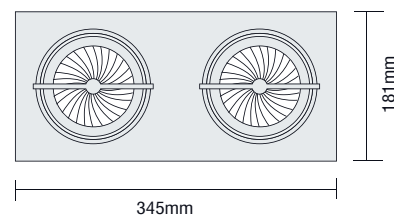

- ▶ Decorative recessed fitting
- ▶ for indoors use
- ▶ with decorative die cast aluminum frame
- ▶ and 2 internal spots adjustable with horizontal and vertical movement from die cast aluminum
- ▶ for use at shops, offices, showrooms.

5922

HALLOSPOT R111
12V 2x50 -100W G53

5923

PAR30
230V 2x75-100W E27

5924

HISPOT Es111
230V 2x75W Gu10

345x181mm
 323x165mm
 ↓100mm

MULTILINE 3.4