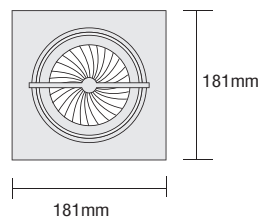

- Διακοσμητικό φωτιστικό χωνευτό οροφής
- εσωτερικού χώρου
- με διακοσμητικό πλαίσιο χυτό αλουμινίου
- και 1 εσωτερικό σποτ με οριζόντια και κάθετη κίνηση χυτό αλουμινίου
- για φωτισμό γραφείων, καταστημάτων, εκθεσιακών, χώρων.

- Decorative recessed fitting
- for indoors use
- with decorative die cast aluminum frame
- and 1 internal spot adjustable with horizontal and vertical movement from die cast aluminum
- for use at shops, offices, showrooms.

5919

HALLOSPOT R111
12V 50 -100W G53

5920

PAR30
230V 75-100W E27

5921

HISPOT Es111
230V 75W Gu10

181x181mm
158x165mm
↓100mm