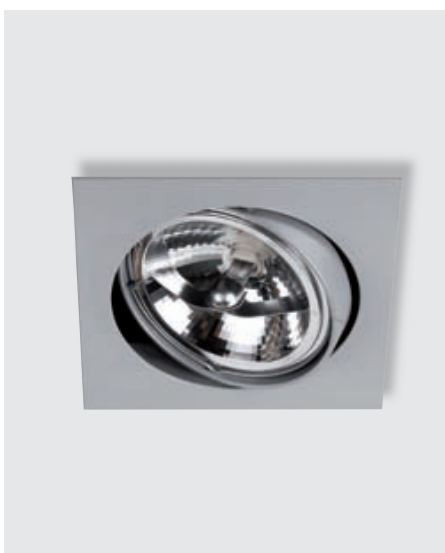

MULTILINE 1.4

- ▶ Διακοσμητικό φωτιστικό χωνευτό οροφής
- ▶ εσωτερικού χώρου
- ▶ με διακοσμητικό πλαίσιο χυτό αλουμινίου
- ▶ και 1 εσωτερικό σποτ με οριζόντια και κάθετη κίνηση χυτό αλουμινίου
- ▶ για φωτισμό γραφείων, καταστημάτων, εκθεσιακών, χώρων.

- ▶ Decorative recessed fitting
- ▶ for indoors use
- ▶ with decorative die cast aluminum frame
- ▶ and 1 internal spot adjustable with horizontal and vertical movement from die cast aluminum
- ▶ for use at shops, offices, showrooms.

- ▶ Decorative recessed fitting
- ▶ for indoors use
- ▶ with decorative die cast aluminum frame
- ▶ and 2 internal spots adjustable with horizontal and vertical movement from die cast aluminum
- ▶ for use at shops, offices, showrooms.