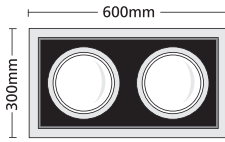

1926 DULUX-D
4x18W G24-d2

1927 DULUX-D
4x26W G24-d3

1931 HQI-TS
230V 2x70W RX7s

1940 HQI-TS
230V 2x150W RX7s