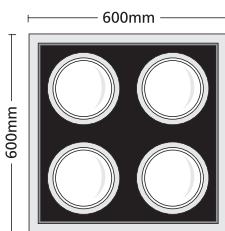

1996 DULUX-D
8x18W G24-d2

1997 DULUX-D
8x26W G24-d3

1998 HQI-TS
230V 4x70W RX7s

1999 HQI-TS
230V 4x150W RX7s