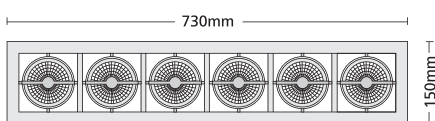

- ▶ Wall recessed fitting
- ▶ for indoors use
- ▶ with decorative aluminum frame
- ▶ and 4 internal spots
- ▶ horizontally and vertically movable
- ▶ from die cast aluminum.

MULTIDECOR 4 DICHRO

2526  DICHROIC
 12V 6x50W GU5,3 

2616  DICHROIC
 230V 6x50W GU10  

CE 

- ▶ Φωτιστικό χωνευτό οροφής
- ▶ για εσωτερικούς χώρους
- ▶ με διακοσμητικό πλαίσιο αλουμινίου
- ▶ και 6 εσωτερικά σποτ
- ▶ με κάθετη και οριζόντια κίνηση
- ▶ χυτά αλουμινίου.

- ▶ Wall recessed fitting
- ▶ for indoors use
- ▶ with decorative aluminum frame
- ▶ and 6 internal spots
- ▶ horizontally and vertically movable
- ▶ from die cast aluminum.

MULTIDECOR 6 DICHRO