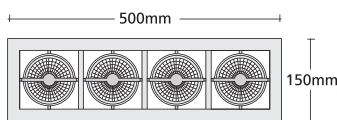

- ▶ Wall recessed fitting
- ▶ for indoors use
- ▶ with decorative aluminum frame
- ▶ and 2 internal spots
- ▶ horizontally and vertically movable
- ▶ from die cast aluminum.

MULTIDECOR 2 DICHRO

2525  DICHROIC
 12V 4x50W GU5,3 

2615  DICHROIC
 230V 4x50W GU10  

CE 

- ▶ Φωτιστικό χωνευτό οροφής
- ▶ για εσωτερικούς χώρους
- ▶ με διακοσμητικό πλαίσιο αλουμινίου
- ▶ και 4 εσωτερικά σποτ
- ▶ με κάθετη και οριζόντια κίνηση
- ▶ χυτά αλουμινίου.

- ▶ Wall recessed fitting
- ▶ for indoors use
- ▶ with decorative aluminum frame
- ▶ and 4 internal spots
- ▶ horizontally and vertically movable
- ▶ from die cast aluminum.

MULTIDECOR 4 DICHRO

2526  DICHROIC
 12V 6x50W GU5,3 