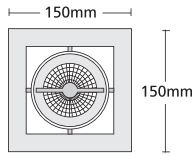

2611 DICHROIC
12V 50W GU5,3

2612 DICHROIC
230V 50W GU10

CE