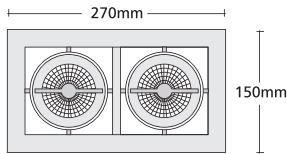

2613 DICHROIC
12V 2x50W GU5,3

2614 DICHROIC
230V 2x50W GU10

CE