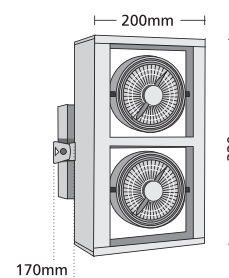

- ▶ Decorative fitting
- ▶ for indoors use
- ▶ external
- ▶ with aluminum frame
- ▶ and 2 internal movable spots from die cast aluminum
- ▶ horizontally and vertically adjustable
- ▶ for use at shops,shopwindows.

2804

HISPOT ES111
230V 2X75W GU10

2805

HISPOT ESD111
230V 2X100W GZ10

2806

HALLOSPOT R111
12V 2x75W Gx53

9331

HALLOSPOT R111
230/12V 2x50W G53

2807

PAR 30
230V 2X75W E27

CE IP20

MULTI DECOR 3 EXTERNAL

- ▶ Διακοσμητικό φωτιστικό
- ▶ εσωτερικού χώρου
- ▶ εξωτερικό
- ▶ με πλαίσιο αλουμινίου
- ▶ και 3 εσωτερικά σποτ χυτά αλουμινίου
- ▶ με οριζόντια και κάθετη κίνηση
- ▶ κατάλληλο για φωτισμό βιτρινών, καταστημάτων.

- ▶ Decorative fitting
- ▶ for indoors use
- ▶ external
- ▶ with aluminum frame
- ▶ and 3 internal movable spots from die cast aluminum
- ▶ horizontally and vertically adjustable
- ▶ for use at shops,shopwindows.