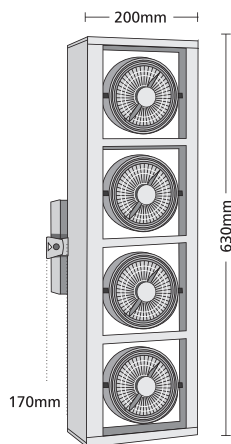

- ▶ Decorative fitting
- ▶ for indoors use
- ▶ external
- ▶ with aluminum frame
- ▶ with 3 internal spots from die cast aluminum
- ▶ horizontally and vertically movable
- ▶ and incorporated torroidal transformer 150W or electronic
- ▶ for use at shops, shopwindows

MULTI DECOR 4 EXTERNAL

2808

HISPOT ES111
230V 4X75W GU10

2809

HISPOT ESD111
230V 4X100W GZ10

2528

HALLOSPOT R111
230/12V 4x50W G53

2529

PAR30
230V 4X75W E27

- ▶ Διακοσμητικό φωτιστικό
- ▶ εσωτερικού χώρου
- ▶ εξωτερικό
- ▶ με πλαίσιο αλουμινίου
- ▶ 4 εσωτερικά σποτ χατά αλουμινίου
- ▶ με οριζόντια και κάθετη κίνηση
- ▶ κατάλληλο για φωτισμό βιτρινών, καταστημάτων.

- ▶ Decorative fitting
- ▶ for indoors use
- ▶ external
- ▶ with aluminum frame
- ▶ with 4 internal spots from die cast aluminum
- ▶ horizontally and vertically movable
- ▶ for use at shops, shopwindows.