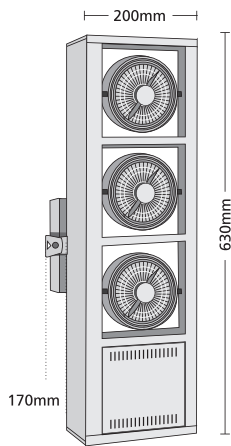

MULTI DECOR 3 EXTERNAL

2527

HALLOSPOT R111
230/12V 3x50W G53

- ▶ Διακοσμητικό φωτιστικό
- ▶ εσωτερικού χώρου
- ▶ εξωτερικό
- ▶ με πλαίσιο αλουμινίου
- ▶ 3 εσωτερικά σποτ χατά αλουμινίου
- ▶ με οριζόντια και κάθετη κίνηση
- ▶ και ενσωματωμένο μετασχηματιστή torroidal 150W ή ηλεκτρονικό
- ▶ κατάλληλο για φωτισμό καταστημάτων, βιτρινών

- ▶ Decorative fitting
- ▶ for indoors use
- ▶ external
- ▶ with aluminum frame
- ▶ with 3 internal spots from die cast aluminum
- ▶ horizontally and vertically movable
- ▶ and incorporated torroidal transformer 150W or electronic
- ▶ for use at shops, shopwindows

- ▶ Decorative fitting
- ▶ for indoors use
- ▶ external
- ▶ with aluminum frame
- ▶ with 4 internal spots from die cast aluminum
- ▶ horizontally and vertically movable
- ▶ for use at shops, shopwindows.