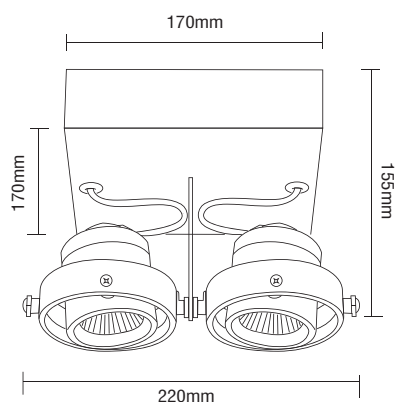

MULTI DICHRO 2

5632

DICHROIC
230/12V 2x50W
GU5,3

5633

DICHROIC
230V 2x50W Gu10

- ▶ Διακοσμητικό φωτιστικό οροφής
- ▶ εσωτερικού χώρου
- ▶ εξωτερικό
- ▶ με μεταλλικό πλαίσιο
- ▶ με ενσωματωμένους μετασχηματιστές 2x50W
- ▶ και 2 σποτ κυτά αλουμινίου με οριζόντια περιστροφή και κάθετη κίνηση
- ▶ για φωτισμό καταστημάτων, οικιών, βιτρινών, διαδρόμων.

- ▶ Decorative fitting
- ▶ for indoors use for the ceiling external
- ▶ with pressed steel frame
- ▶ and incorporated transformers 2x50W
- ▶ and 2 spots made from die cast aluminum
- ▶ horizontally adjustable and vertically movable
- ▶ suitable for lighting shop windows, corridors.

- ▶ Decorative fitting
- ▶ for indoors use external
- ▶ with aluminum frame
- ▶ and 3 internal movable spots from die cast aluminum
- ▶ horizontally and vertically adjustable
- ▶ with incorporated transformers
- ▶ for use at shops, shopwindows.