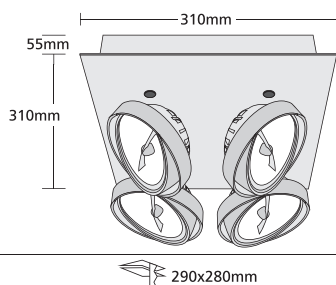

- Διακοσμητικό φωτιστικό οροφής
- εσωτερικού χώρου
- κωνευτό ή εξωτερικό
- με μεταλλικό πλαίσιο
- με ενσωματωμένους μετασχηματιστές 4x50W
- και 4 σποτ κυτά αλουμινίου με οριζόντια περιστροφή και κάθετη κίνηση
- για φωτισμό καταστημάτων, οικιών, βιτρινών, διαδρόμων.
- Προσφέρονται και με υάλινο προστακτικήρα διάφανο tempered ή με έγχρωμα γυαλιά tempered.

- Decorative fitting
- for indoors use for the ceiling
- recessed or external
- with pressed steel frame
- and incorporated transformers 4x50W
- and 4 spots made from die cast aluminum horizontally adjustable and vertically movable
- suitable for lighting houses shop windows, corridors.
- Available also with transparent tempered protective glasses or with colored tempered glasses.