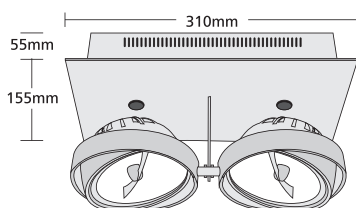

- Διακοσμητικό φωτιστικό οροφής
- εσωτερικού χώρου
- κωνευτό ή εξωτερικό
- με μεταλλικό πλαίσιο
- με ενσωματωμένους μετασχηματιστές 2x50W
- και 2 σποτ κυτά αλουμινίου με οριζόντια περιστροφή και κάθετη κίνηση
- για φωτισμό καταστημάτων, οικιών, βιτρινών, διαδρόμων.
- Προσφέρονται και με υάλινο προστακτικήρα διάφανο tempered ή με έγχρωμα γυαλιά tempered.

- Decorative fitting
- for indoors use for the ceiling
- recessed or external
- with pressed steel frame
- and incorporated transformers 2x50W
- and 2 spots made from die cast aluminum horizontally adjustable and vertically movable
- suitable for lighting shop windows, corridors.
- Available also with transparent tempered protective glasses or with colored tempered glasses.