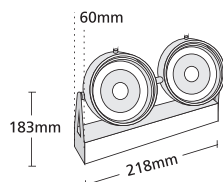

MULTIPLO 2

2554

DICHROIC 230/12V
2X20W GU5,3

2555

DICHROIC
230V 2X50W GU10

- Διακοσμητικό φωτιστικό
- εσωτερικού χώρου
- επίτοιχο ή οροφής
- με 2 σποτ περιστρεφόμενα οριζοντίως και καθέτως
- με ενσωματωμένο μετασχηματιστή
- για φωτισμό ραφιών, καταστημάτων, βιτρινών, διαδρόμων.

- Decorative fitting for indoors use
- for the wall or the ceiling
- with 2 spots horizontally and vertically adjustable
- with incorporated transformer
- suitable for lighting shop windows shelves, corridors.