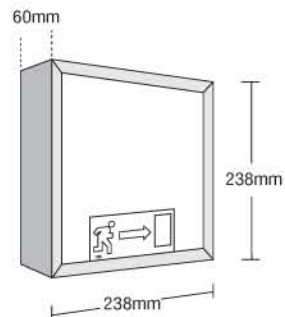

624

Βαμμένο με Πολυεστερική Ηλεκτροστατική Βαφή
Painted with Polyester Electrostatic Powder

01

02

18