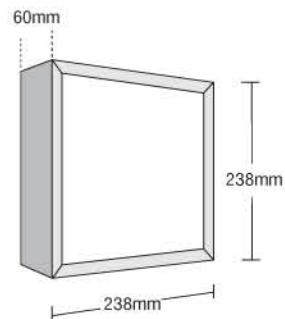

- Διακοσμητικό φωτιστικό
- οροφής ή επίτοιχο
- εσωτερικού χώρου
- από προφίλ αλουμινίου
- με υάλινο προφυλακτήρα tempered σατινέ
- με ενσωματωμένους μετασχηματιστές
- κατάλληλο για φωτισμό γραφείων, καταστημάτων

- Decorative fitting
- for placement on the wall or the ceiling
- for indoors use
- from aluminum profile
- with tempered glass satinised
- with incorporated transformers
- suitable for us at offices, shops

7051 DULUX-D
2x18W G24-d2

7052 DULUX-D
2x26W G24-d3

7053 FLE 2D 230V
18W GRZ10d

GLASS (4mm)

CE

IP40