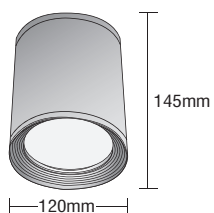

- ▶ Decorative fitting
- ▶ wall mounted
- ▶ for indoors use
- ▶ from die cast aluminum
- ▶ with aluminum louver
- ▶ for use at shops, offices, showrooms

TUBE CEILING 3

0737

PAR30
230V 75-100W E27

CE IP54

- ▶ Διακοσμητικό φωτιστικό οροφής
- ▶ εσωτερικού και εξωτερικού χώρου
- ▶ χυτό αλουμινίου
- ▶ με υάλινο προστατευτικό tempered πάχους 4mm ματ
- ▶ με ελαστικά στεγανοποίησης και βίδες inox
- ▶ κατάλληλο για φωτισμό καταστημάτων, γραφείων, εκθεσιακών χώρων

- ▶ Decorative fitting
- ▶ wall mounted
- ▶ for indoors and outdoors use
- ▶ from die cast aluminum
- ▶ with tempered glass mat 4mm thick
- ▶ with rubber gasket and inox screws
- ▶ for use at shops, offices, showrooms