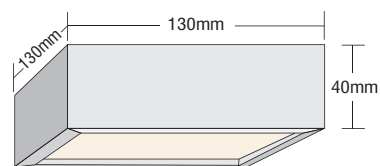

662

01

02

18

Βαμμένα με Πολυεστερική Ηλεκτροστατική Βαφή
Painted with Polyester Electrostatic Powder