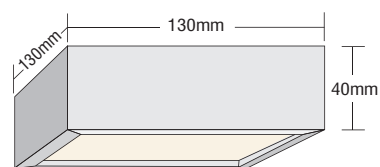

- ▶ Decorative wall fixed fitting
- ▶ from die cast aluminum
- ▶ for indoors use
- ▶ with 2 narrow beam lighting exits upwards and 1 wide beam lighting exit downwards
- ▶ with tempered glass mat 4mm thick
- ▶ for use at shops, offices, houses

0743

HALOPIN
230V 60W G9

130x130mm

40mm

WALL CONCEPT 4

- ▶ Διακοσμητικό επίτοιχο φωτιστικό
- ▶ χυτό αλουμινίου
- ▶ εσωτερικού χώρου
- ▶ με 1 εξόδο φωτισμού στενής δέσμης προς τα πάνω και 1 έξοδο φωτισμού ευρείας δέσμης προς τα κάτω
- ▶ με υάλινο προφυλακτήρα tempered με πάχος 4mm
- ▶ για φωτισμό καταστημάτων γραφείων, οικιών

- ▶ Decorative wall fixed fitting
- ▶ from die cast aluminum
- ▶ for indoors use
- ▶ with 1 narrow beam lighting exit upwards and 1 wide beam lighting exit downwards
- ▶ with tempered glass mat 4mm thick
- ▶ for use at shops, offices, houses