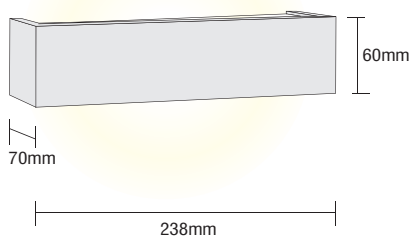

Τα παραπάνω φωτιστικά προσφέρονται και με led κατόπιν παραγγελίας.
The above fittings are available with leds upon request.

Βαμμένα με Πολυεστερική Ηλεκτροστατική Βαφή
Painted with Polyester Electrostatic Powder

01 02 18