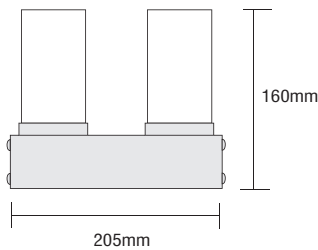

- ▶ Decorative applique
- ▶ wall fixed external
- ▶ for indoors use
- ▶ from die cast aluminum
- ▶ with 2 pyrex glasses
- ▶ for use at houses, shops.

STYLE LIGHT 2

7630

DULUX-D 230V
1x18W G24d-2

7631

DULUX-D 230V
1x13W G24-d1