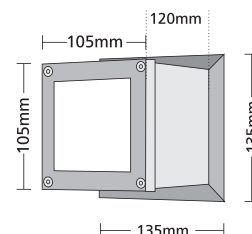

SQUARE LINE 1

- Διακοσμητική απλικά
- επίτοιχη κυτή αλουμινίου
- εσωτερικού χώρου
- με 3 εξόδους φωτισμού:
  1 έξοδο φωτισμού στενής δέσμης,
  1 έξοδο φωτισμού ευρείας δέσμης
  και 1 έξοδο φωτισμού ευρείας
  δέσμης από την πρόσοψη
- με 1 υάλινο προφυλακτήρα
  tempered πάχους 4mm
- κατάλληλη για διακοσμητικό
  φωτισμό καταστημάτων, οικιών.

- Decorative applique
- wall fixed
- from die cast aluminum
- for indoors use
- with 3 lighting exits:
  1 narrow beam lighting exit,
  1 wide beam lighting exit and
  1 wide beam lighting exit from the
  front
- with 1 tempered glass 4mm thick
- for decorative lighting of shops,
  houses.

2796

HALOPIN
230V 40-60W G9

GLASS (4mm)

SQUARE LINE 2

- Διακοσμητική απλικά
- επίτοιχη κυτή αλουμινίου
- εσωτερικού χώρου
- με 3 εξόδους φωτισμού:
  με 2 εξόδους φωτισμού στενής
  δέσμης και 1 έξοδο φωτισμού
  ευρείας δέσμης από την πρόσοψη
- με 1 υάλινο προφυλακτήρα
  tempered πάχους 4mm
- κατάλληλη για διακοσμητικό
  φωτισμό καταστημάτων, οικιών.

- Decorative applique
- wall fixed
- from die cast aluminum
- for indoors use
- with 3 lighting exits:
  2 narrow beam lighting exits
  and 1 wide beam lighting exit from
  the front
- with 1 tempered glass 4mm thick
- suitable for decorative lighting of
  shops, houses.

2797

HALOPIN
230V 40-60W G9

GLASS (4mm)

SQUARE LINE 3

- Διακοσμητική απλικά
- επίτοιχη κυτή αλουμινίου
- εσωτερικού χώρου
- με 5 εξόδους φωτισμού:
  4 εξόδους φωτισμού στενής
  δέσμης και 1 έξοδο φωτισμού
  ευρείας δέσμης από την πρόσοψη
- με 1 υάλινο προφυλακτήρα
  tempered πάχους 4mm
- κατάλληλη για διακοσμητικό
  φωτισμό καταστημάτων, οικιών.