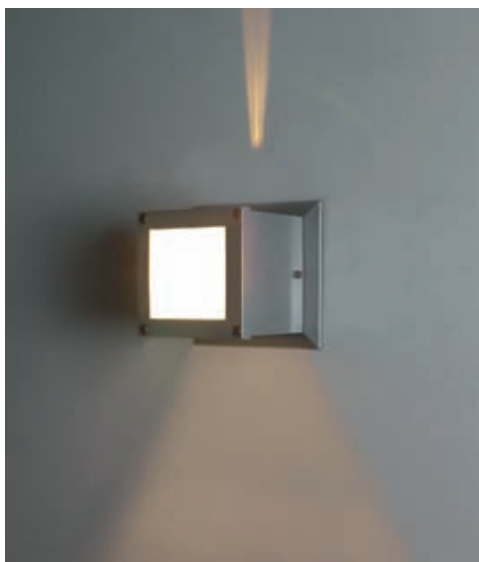

SQUARE LINE 1

- ▶ Διακοσμητική απλικά
- ▶ επίτοιχη κυτή αλουμινίου
- ▶ εσωτερικού χώρου
- ▶ με 3 εξόδους φωτισμού:
1 έξοδο φωτισμού στενής δέσμης,
1 έξοδο φωτισμού ευρείας δέσμης
και 1 έξοδο φωτισμού ευρείας
δέσμης από την πρόσοψη
- ▶ με 1 υάλινο προφυλακτήρα
tempered πάχους 4mm
- ▶ κατάλληλη για διακοσμητικό
φωτισμό καταστημάτων, οικιών.

- ▶ Decorative applique
- ▶ wall fixed
- ▶ from die cast aluminum
- ▶ for indoors use
- ▶ with 3 lighting exits:
1 narrow beam lighting exit,
1 wide beam lighting exit and
1 wide beam lighting exit from the
front
- ▶ with 1 tempered glass 4mm thick
- ▶ for decorative lighting of shops,
houses.

- ▶ Decorative applique
- ▶ wall fixed
- ▶ from die cast aluminum
- ▶ for indoors use
- ▶ with 3 lighting exits:
2 narrow beam lighting exits
and 1 wide beam lighting exit from
the front
- ▶ with 1 tempered glass 4mm thick
- ▶ suitable for decorative lighting of
shops, houses.

- ▶ Decorative applique
- ▶ wall fixed
- ▶ from die cast aluminum
- ▶ for indoors use
- ▶ with 5 lighting exits:
4 narrow beam lighting exits
and 1 wide beam lighting exit from
the front
- ▶ with 1 tempered glass 4mm thick
- ▶ suitable for decorative lighting of
shops, houses.