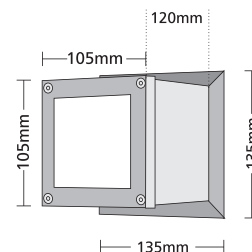

SQUARE LINE 1

- Διακοσμητική απλικά
- επίτοιχη κυτή αλουμινίου
- εσωτερικού χώρου
- με 3 εξόδους φωτισμού:
  1 έξοδο φωτισμού στενής δέσμης,
  1 έξοδο φωτισμού ευρείας δέσμης
  και 1 έξοδο φωτισμού ευρείας
  δέσμης από την πρόσοψη
- με 1 υάλινο προφυλακτήρα
  tempered πάχους 4mm
- κατάλληλη για διακοσμητικό
  φωτισμό καταστημάτων, οικιών.

- Decorative applique
- wall fixed
- from die cast aluminum
- for indoors use
- with 3 lighting exits:
  1 narrow beam lighting exit,
  1 wide beam lighting exit and
  1 wide beam lighting exit from the
  front
- with 1 tempered glass 4mm thick
- for decorative lighting of shops,
  houses.

2796

HALOPIN
230V 40-60W G9

GLASS (4mm)

SQUARE LINE 2

- Διακοσμητική απλικά
- επίτοιχη κυτή αλουμινίου
- εσωτερικού χώρου
- με 3 εξόδους φωτισμού:
  με 2 εξόδους φωτισμού στενής
  δέσμης και 1 έξοδο φωτισμού
  ευρείας δέσμης από την πρόσοψη
- με 1 υάλινο προφυλακτήρα
  tempered πάχους 4mm
- κατάλληλη για διακοσμητικό
  φωτισμό καταστημάτων, οικιών.

- Decorative applique
- wall fixed
- from die cast aluminum
- for indoors use
- with 3 lighting exits:
  2 narrow beam lighting exits
  and 1 wide beam lighting exit from
  the front
- with 1 tempered glass 4mm thick
- suitable for decorative lighting of
  shops, houses.

2797

HALOPIN
230V 40-60W G9

GLASS (4mm)

SQUARE LINE 3

- Διακοσμητική απλικά
- επίτοιχη κυτή αλουμινίου
- εσωτερικού χώρου
- με 5 εξόδους φωτισμού:
  4 εξόδους φωτισμού στενής
  δέσμης και 1 έξοδο φωτισμού
  ευρείας δέσμης από την πρόσοψη
- με 1 υάλινο προφυλακτήρα
  tempered πάχους 4mm
- κατάλληλη για διακοσμητικό
  φωτισμό καταστημάτων, οικιών.