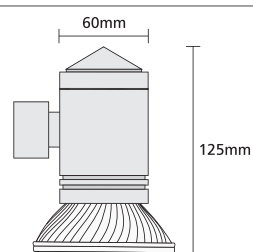

- ▶ Decorative
- ▶ wall fixed fitting
- ▶ for indoors use
- ▶ from die cast aluminum
- ▶ horizontally adjustable
- ▶ for use at shops, showrooms.

1842

PAR 20
 230V 50W E27

1842

PAR 30
 230V 75W E27

PRESTIGE INDOOR 4

- ▶ Διακοσμητικό
- ▶ επίτοιχο φωτιστικό
- ▶ εσωτερικού χώρου
- ▶ χυτό αλουμινίου
- ▶ περιστρεφόμενο οριζοντίως
- ▶ κατάλληλο για φωτισμό καταστημάτων, εκθεσιακών χώρων.

- ▶ Decorative
- ▶ wall fixed fitting
- ▶ for indoors use
- ▶ from die cast aluminum
- ▶ horizontally adjustable
- ▶ for use at shops, showrooms.