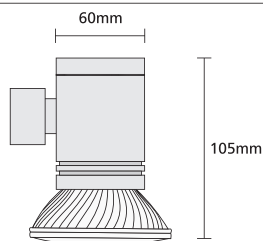

1843

PAR 20
230V 50W E27

1843

PAR 30
230V 75W E27