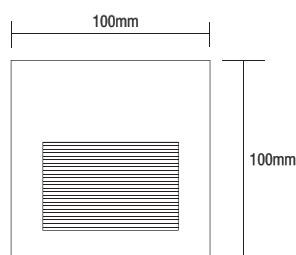

7645 HALOPIN 230V 25W G9

7646 LED ΙΣΧΥΟΣ / POWER LED 2X1W 230/240V 350mA

7647 ME LED ΙΣΧΥΟΣ 1W ME LED-DRIVER 230/240V

5300 Βάση επίτοιχης τοποθέτησης από χυτό αλουμίνιο βαμμένο με ηλεκτροστατική βαφή. Base for recessed use from die cast aluminum painted with polyester electrostatic powder.