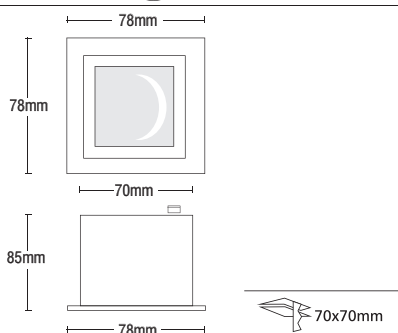

1410 HALOGEN 12V 10-20W G4

1411 HALOPIN 230V 25W G9

7648 ME LED ΙΣΧΥΟΣ 1W ME LED-DRIVER 230/240V

5142 Μεταλλική βάση επίτοιχης τοποθέτησης. Base for wall recessed use from galvanised steel.