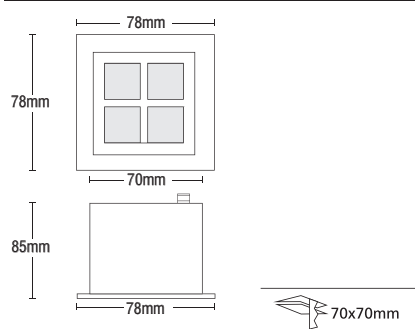

1412 HALOGEN 12V 10-20W G4

1413 HALOPIN 230V 25W G9

7649 ME LED ΙΣΧΥΟΣ 1W ME LED-DRIVER 230/240V

5142 Μεταλλική βάση επίτοιχης τοποθέτησης. Base for wall recessed use from galvanised steel.