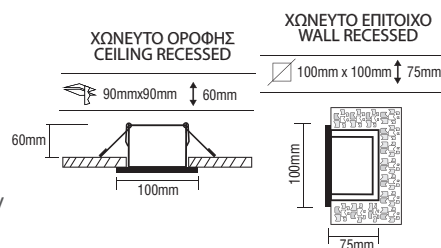

MINI LIGHT ASSYMETRIC