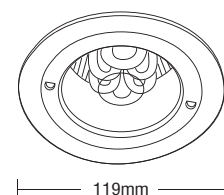

ASTRA 2 GLASS

- Χωνευτό φωτιστικό οροφής
- κατάλληλο για 1 κάθετη λυχνία φθορίου 13-18-26W
- με πλαίσιο καυτό αλουμινίου
- ανακλαστήρα αλουμινίου diamond decorated υψηλής απόδοσης φωτισμού
- εξωτερικό διακοσμητικό υάλινο προφυλακτήρα tempered
- λυχνιολαβή υψηλής ποιότητας
- ελατήρια στηρίξεως για την οροφή
- και ενσωματωμένο μετασχηματιστή υψηλής ποιότητας.

- Recessed downlight
- suitable for 1 vertical fluorescent lamp 13-18-26W
- with die cast aluminum frame
- high performance aluminum reflector diamond decorated
- external decorative tempered protective glass
- high quality lampholder
- fixing springs for the ceiling
- and incorporated high quality transformer.

8117

DULUX-D
1x13W G24-d1

8118

DULUX-D
1x18W G24-d1

8119

DULUX-D
1x26W G24-d1

∅ 160mm 135-140mm 100-200mm CE IP23

ASTRA MINI GLASS

- Φωτιστικό χωνευτό οροφής
- με πλαίσιο καυτό αλουμινίου
- ανακλαστήρα αλουμινίου
- υψηλής απόδοσης φωτισμού
- και υάλινο προφυλακτήρα
- tempered διάφανο ή μάτ
- κατάλληλο για φωτισμό γραφείων, καταστημάτων, οικιών

- Recessed down light
- with die cast aluminium frame
- high performance aluminium reflector
- and tempered glass transparent or mat
- for use at shops, houses, offices

8113

DULUX-D 230V
1x13W G24-d1

8114

DULUX-EL 230V
1x15-20W E27

∅ 119mm 107mm 120-160mm CE IP40

ASTRA MINI

- Φωτιστικό χωνευτό οροφής
- με πλαίσιο καυτό αλουμινίου
- και ανακλαστήρα αλουμινίου
- υψηλής απόδοσης φωτισμού
- κατάλληλο για φωτισμό γραφείων, καταστημάτων, οικιών

- Recessed down light
- with die cast aluminium frame
- and high performance aluminium reflector
- for use at shops, houses, offices

8115

DULUX-D 230V
1x13W G24-d1

8116

DULUX-EL 230V
1x15-20W E27

∅ 119mm 107mm 120-160mm CE IP40