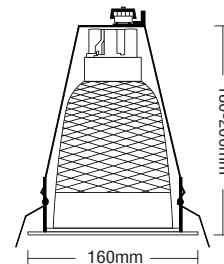

- Χωνευτό φωτιστικό οροφής
- κατάλληλο για 1 κάθετη λυχνία φθορίου 13-18-26W
- με πλαίσιο καυτό αλουμινίου
- ανακλαστήρα αλουμινίου diamond decorated υψηλής απόδοσης φωτισμού
- εξωτερικό διακοσμητικό υάλινο προφυλακτήρα tempered
- λυχνιολαβή υψηλής ποιότητας
- ελατήρια στηρίξεως για την οροφή
- και ενσωματωμένο μετασχηματιστή υψηλής ποιότητας.

- Recessed downlight
- suitable for 1 vertical fluorescent lamp 13-18-26W
- with die cast aluminum frame
- high performance aluminum reflector diamond decorated
- external decorative tempered protective glass
- high quality lampholder
- fixing springs for the ceiling
- and incorporated high quality transformer.

8117

DULUX-D
1x13W G24-d1

8118

DULUX-D
1x18W G24-d1

8119

DULUX-D
1x26W G24-d1

∅ 160mm 135-140mm 100-200mm CE IP23