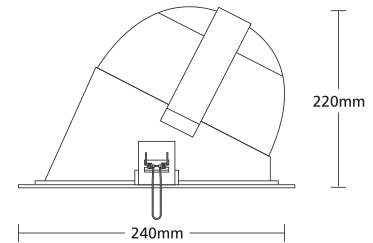

VISION ASYMMETRIC 70-150W

- Χωνευτό φωτιστικό οροφής
- κατάλληλο για 1 λυχνία UV filter Metal Halide 70-150W
- με πλαίσιο χυτό αλουμινίου
- με ανακλαστήρα αλουμινίου υψηλής απόδοσης ανοδειωμένο γυαλισμένο για ασύμμετρη δέσμη φωτισμού
- υάλινο προστατευτικό διάφανο ή ματ
- λυχνιολαβές με ελαστικά προστασίας σιλικόνης
- ελατήρια στηρίξεως για την οροφή
- και σετ έναυσης υψηλής ποιότητας
- κατάλληλο για φωτισμό κάθετων επιφανειών όπως τοίχων, ραφιών.

- Recessed downlight
- suitable for 1 UV filter Metal Halide lamp 70-150W
- with die cast aluminum frame
- anodized polished high performance aluminum reflector for asymmetric lighting beam
- tempered protective antidazzling glass transparent or mat
- high quality lampholders with silicon rubber protections
- fixing springs for the ceiling
- complete with high quality gear box
- suitable for lighting vertical surfaces such as walls, shelves.

2376

HQI-TS
230V 70W Rx7s

2377

HQI-TS
230V 150W Rx7s

AXON 1 70W Rx7s

- Χωνευτό φωτιστικό οροφής κινητό
- κατάλληλο για 1 λυχνία UV filter Metal Halide 70W
- με πλαίσιο χυτό αλουμινίου
- με ανακλαστήρα αλουμινίου υψηλής απόδοσης φωτισμού ανοδειωμένο γυαλισμένο
- υάλινο προστατευτικό διάφανο ή ματ
- λυχνιολαβές με ελαστικά προστασίας σιλικόνης
- ελατήρια στηρίξεως για την οροφή
- και σετ έναυσης υψηλής ποιότητας.

- Recessed downlight movable
- suitable for 1 UV filter Metal Halide lamp 70W
- with die cast aluminum frame
- anodized polished high performance aluminum reflector for asymmetric lighting beam
- tempered protective anti-dazzling glass transparent or mat
- high quality lampholders with silicon rubber protections
- fixing springs for the ceiling
- complete with high quality gear box.

2496

HQI-TS
230V 70W Rx7s

AXON 2 70-150W G12