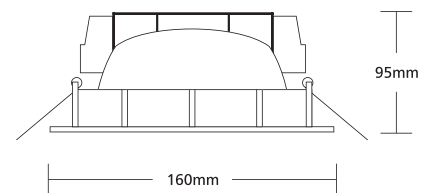

VISION ASYMMETRIC 70-150W

- Χωνευτό φωτιστικό οροφής
- κατάλληλο για 1 λυχνία UV filter Metal Halide 70-150W
- με πλαίσιο χυτό αλουμινίου
- με ανακλαστήρα αλουμινίου υψηλής απόδοσης ανοδειωμένο γυαλισμένο για ασύμμετρη δέσμη φωτισμού
- υάλινο προστατευτικό διάφανο ή ματ
- λυχνιολαβές με ελαστικά προστασίας σιλικόνης
- ελατήρια στηρίξεως για την οροφή
- και σετ έναυσης υψηλής ποιότητας
- κατάλληλο για φωτισμό κάθετων επιφανειών όπως τοίχων, ραφιών.

- Recessed downlight
- suitable for 1 UV filter Metal Halide lamp 70-150W
- with die cast aluminum frame
- anodized polished high performance aluminum reflector for asymmetric lighting beam
- tempered protective antidazzling glass transparent or mat
- high quality lampholders with silicon rubber protections
- fixing springs for the ceiling
- complete with high quality gear box
- suitable for lighting vertical surfaces such as walls, shelves.

2376

HQI-TS
230V 70W Rx7s

2377

HQI-TS
230V 150W Rx7s

AXON 1 70W Rx7s

- Χωνευτό φωτιστικό οροφής κινητό
- κατάλληλο για 1 λυχνία UV filter Metal Halide 70W
- με πλαίσιο χυτό αλουμινίου
- με ανακλαστήρα αλουμινίου υψηλής απόδοσης φωτισμού ανοδειωμένο γυαλισμένο
- υάλινο προστατευτικό διάφανο ή ματ
- λυχνιολαβές με ελαστικά προστασίας σιλικόνης
- ελατήρια στηρίξεως για την οροφή
- και σετ έναυσης υψηλής ποιότητας.

- Recessed downlight movable
- suitable for 1 UV filter Metal Halide lamp 70W
- with die cast aluminum frame
- anodized polished high performance aluminum reflector for asymmetric lighting beam
- tempered protective anti-dazzling glass transparent or mat
- high quality lampholders with silicon rubber protections
- fixing springs for the ceiling
- complete with high quality gear box.

2496

HQI-TS
230V 70W Rx7s

AXON 2 70-150W G12