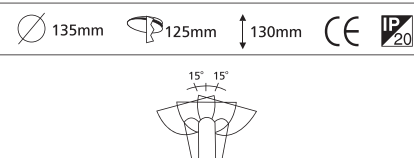

- Φωτιστικό χωνευτό οροφής
- με πλαίσιο χυτό αλουμινίου
- ανακλαστήρα αλουμινίου υψηλής απόδοσης φωτισμού
- και κινητή λυχνιολαβή για ρυθμιζόμενη δέσμη φωτισμού.

- Recessed downlight
- with die cast aluminum frame
- high performance aluminum reflector
- and movable lampholder for adjustable lighting beam.

1. **1851** DICHROIC 12V 50W GU5,3
2. **1852** HALOGEN 12V 50-100W GY6,35
3. **1853** DICHROIC 230V 50W GU10