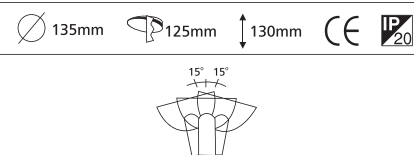

- Φωτιστικό χωνευτό οροφής
- με πλαίσιο χυτό αλουμινίου
- ανακλαστήρα αλουμινίου υψηλής απόδοσης φωτισμού
- υάλινο προφυλακτήρα tempered διάφανο
- και κινητή λυχνιολαβή για ρυθμιζόμενη δέσμη φωτισμού.

- Recessed downlight
- with die cast aluminum frame
- high performance aluminum reflector
- tempered glass transparent
- and movable lampholder for adjustable lighting beam.

1. **1854** DICHROIC 12V 50W GU5,3
2. **1855** HALOGEN 12V 50-100W GY6,35
3. **1856** DICHROIC 230V 50W GU10