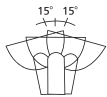

1844

DICHROIC
12V 50W GU5,3

1845

HALOGEN 12V
50-100W GY6,35

1846

DICHROIC
230V 50W GU10

- Φωτιστικό χωνευτό οροφής
- με πλαίσιο χυτό αλουμινίου
- ανακλαστήρα αλουμινίου μαύρου χρώματος
- και κινητή λυχνιολαβή για ρυθμιζόμενη δέσμη φωτισμού.

- Recessed downlight
- with die cast aluminum frame
- black color aluminum reflector
- and movable lampholder for adjustable lighting beam.

∅ 135mm 125mm 130mm CE IP20