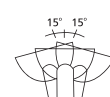

- Διακοσμητικό σποτ
- χωνευτό οροφής
- χυτό αλουμινίου
- με ανακλαστήρα αλουμινίου wall washer diamond decorated
- με κινητή λυχνιολαβή για ρυθμιζόμενη δέσμη φωτισμού.

- Decorative recessed spotlight
- with die cast aluminum frame
- aluminum reflector wall washer diamond decorated
- and movable lampholder for adjustable lighting beam.

1749

DICHROIC
12V 50W GU5,3

1750

DICHROIC
230V 50W GU10

Ø 135mm 120mm 125mm CE IP20