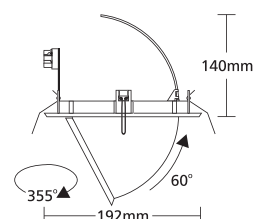

800

01 02 04 18 23

Βαμμένα με Πολυεστερική Ηλεκτροστατική Βαφή
Painted with Polyester Electrostatic Powder

Τα παραπάνω φωτιστικά προσφέρονται και με λυχνίες led R111 ή PAR30 σε διάφορα χρώματα κατόπιν παραγγελίας.
The above fittings are also available with led lamps R111 or PAR30 at different colors upon request.