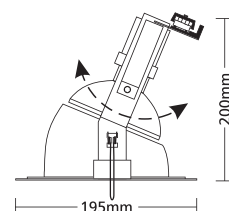

2276 HALLOSPOT R111
12V 50-100W G53

2277 PAR 36 12V
30-50W SEALED BEAM

CE

∅ 192mm 177mm 140mm