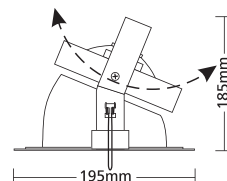

Με υάλινο προφυλακτήρα / With protective glass

3870 HALLOSPOT R111
12V 50-100W G53

3871 HISPOT ES111
230V 75W GU10

∅ 195mm 182mm 185mm

Χωρίς υάλινο προφυλακτήρα / Without protective glass

1757 PAR30
230V 75-100W E27

Με υάλινο προφυλακτήρα / With protective glass

3872 PAR30
230V 75-100W E27

∅ 195mm 182mm 200mm