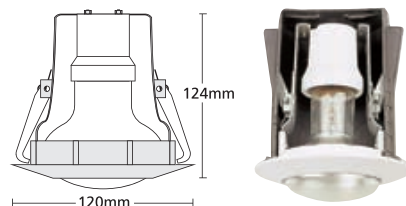

- ▶ Fixed recessed spot for concrete constructions
- ▶ from heavy duty die cast aluminum
- ▶ with high quality lampholder
- ▶ suitable for plastic boxes for concrete constructions with diameter Φ100mm
- ▶ suitable for use at verandas.

1544

R63  
230V 50W E27

1502

PAR 20  
230V 50W E27

Ø 120mm    100mm    124mm    CE    IP20