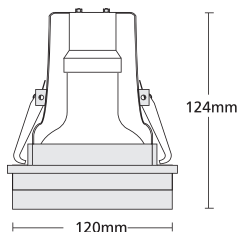

1543

R63 230V
40-60W E27

- Σταθερό σποτ μπετού κωνευτό
- χυτό αλουμινίου βαρέως τύπου
- με υάλινο προφυλακτήρα tempered

1513

PAR 20
230V 50W E27

- με λυχνιολαβή υψηλής ποιότητας
- κατάλληλο για μεγάλα πλαστικά κουτιά μπετού με διάμετρο Φ100mm

1501

DULUX-EL
230V 11W E27

- για τοποθέτηση σε βεράντες και πιλοτές.