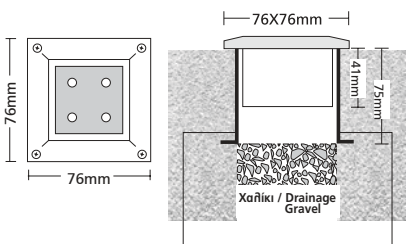

3576		ΛΕΥΚΟ / WHITE LED 12V AC	
3577		ΜΠΛΕ / BLUE LED 12V AC	
3578		ΠΡΑΣΙΝΟ / GREEN LED 12V AC	
3579		ΚΟΚΚΙΝΟ / RED LED 12V AC	
3580		ΚΙΤΡΙΝΟ / YELLOW LED 12V AC	

68x68mm CE 0,5W