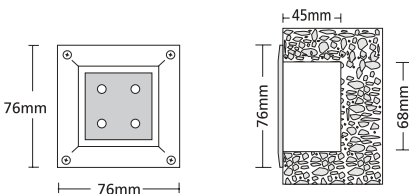

3571		ΛΕΥΚΟ / WHITE LED 12V AC	
3572		ΜΠΛΕ / BLUE LED 12V AC	
3573		ΠΡΑΣΙΝΟ / GREEN LED 12V AC	
3574		ΚΟΚΚΙΝΟ / RED LED 12V AC	
3575		ΚΙΤΡΙΝΟ / YELLOW LED 12V AC	

68x68mm CE 0,5W