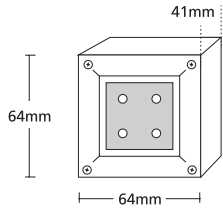

3566		ΛΕΥΚΟ / WHITE LED 12V AC	
3567		ΜΠΛΕ / BLUE LED 12V AC	
3568		ΠΡΑΣΙΝΟ / GREEN LED 12V AC	
3569		ΚΟΚΚΙΝΟ / RED LED 12V AC	
3570		ΚΙΤΡΙΝΟ / YELLOW LED 12V AC	

CE 0,5W