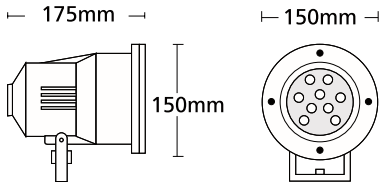

9223 LED R111 230/12V
9-10-15W G53

9224 LED Es111 230V
10W GU10

9225 LED PAR30 230V
12-13W E27

- ▶ Στεγανός προβολέας
- ▶ χυτός αλουμινίου βαρέως τύπου
- ▶ με υάλινο προφυλακτήρα tempered πάχους 5mm με βίδες inox
- ▶ στυπιοθλίπτη PGII από πολυαμίδη Ip68
- ▶ και ελαστικά στεγανοποίησης από σιλικόνη κατάλληλος για λυχνίες led 7-10-15W 25°-40°
- ▶ σε χρώματα λευκό κρύο, λευκό ζεστό, μπλέ ή RGB υψηλής φωτεινότητας
- ▶ με ενσωματωμένο led driver 230/240V
- ▶ κατάλληλος για διακοσμητικό φωτισμό προσώπων κτιρίων, καταστημάτων, κήπων και αρχιτεκτονικών λεπτομερειών.

- ▶ Waterproof projector
- ▶ from heavy duty die cast aluminum
- ▶ with tempered glass 5mm thick
- ▶ with inox screws M5
- ▶ polyamide cable gland PGII Ip68
- ▶ and silicon gaskets
- ▶ available with 1 led lamp 7-10-15W 25°-40°
- ▶ in cool white, warm white, blue or RGB colors
- ▶ of high lighting efficiency
- ▶ with incorporated led driver 230/240V
- ▶ suitable for decorative lighting of building facades, shops, gardens and architectural details.

- ▶ Waterproof ground buried fitting
- ▶ from heavy duty die cast aluminum
- ▶ with die cast aluminum base for support into the ground
- ▶ with tempered glass 10mm thick
- ▶ available with 1 led lamp 7-10-15W 25°-40°
- ▶ of cool white, warm white, blue or RGB colors
- ▶ of high lighting efficiency
- ▶ with incorporated led driver 230/240V
- ▶ with inox screws,
- ▶ silicon gaskets
- ▶ and polyamide cable gland PG I 3,5 Ip68.
- ▶ Available also with INOX stainless steel frame.