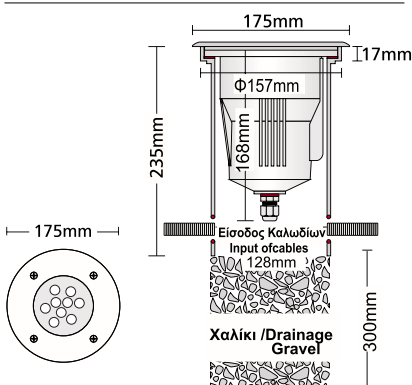

8516 LED R111 230/12V
9-10-15W G53

8517 LED Es111 230V
10W GU10

8518 LED PAR30 230V
12-13W E27