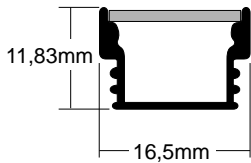

SLIM LED PROFILE 1.1

9097 / LENGTH 100cm

9098 / LENGTH 200cm

▶ μ
 ▶ μ led μ 8-10mm
 ▶ μ μ μ μ
 ▶ μ stand, μ μ
 ▶ μ μ 100cm & 200cm
 ▶ μ

- ▶ Decorative external fitting suitable for placement for indoors use
- ▶ From aluminum profile anodised
- ▶ Suitable for led strips 8 or 10mm thick with polycarbonate diffuser white satine
- ▶ For use at kitchen furniture, advertising stands, stairs, hidden lighting of houses, shops, showrooms
- ▶ Available in length 100cm & 200cm or other lengths upon request.

SLIM LED PROFILE 1.2

9099 / LENGTH 100cm

9682 / LENGTH 200cm

▶ μ
 ▶ μ μ led μ 8-10mm
 ▶ μ μ μ μ
 ▶ μ stand, μ μ
 ▶ μ μ μ μ
 ▶ μ μ μ μ 100cm & 200cm
 ▶ μ μ μ μ

- ▶ Decorative external fitting suitable for placement for indoors use
- ▶ From aluminum profile anodised
- ▶ Suitable for led strips 8 or 10mm thick with polycarbonate diffuser transparent lens
- ▶ For use at furniture, advertising stands, stairs, hidden lighting of houses, shops, showrooms
- ▶ Available also with special transparent diffuser for linear lighting.
- ▶ Available in length 100cm & 200cm

The above fitting can be supplied upon request with led strips 12V 24V 5W - 7.8W - 9.6W - 14.4W, suitable for indoors or outdoors use, available in all colors, together with the suitable power supply.