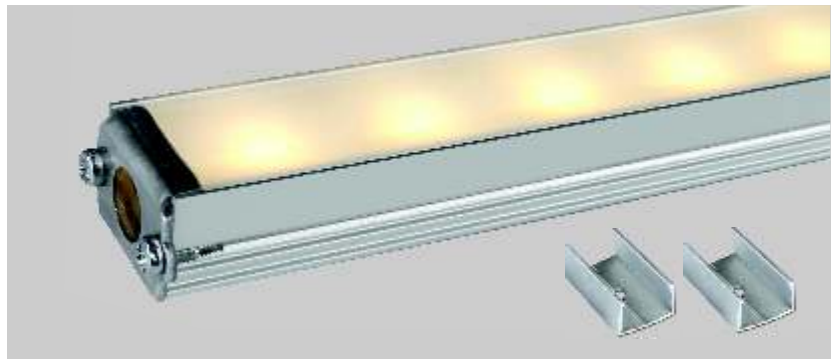

SLIM LED PROFILE 1.1

9097 / LENGTH 100cm

9098 / LENGTH 200cm

▶ μ
 ▶ μ led μ 8-10mm
 ▶ μ μ μ μ
 ▶ μ stand, μ μ
 ▶ μ μ 100cm & 200cm
 ▶ μ

- ▶ Decorative external fitting suitable for placement for indoors use
- ▶ From aluminum profile anodised
- ▶ Suitable for led strips 8 or 10mm thick with polycarbonate diffuser white satine
- ▶ For use at kitchen furniture, advertising stands, stairs, hidden lighting of houses, shops, showrooms
- ▶ Available in length 100cm & 200cm or other lengths upon request.

SLIM LED PROFILE 1.2

9099 / LENGTH 100cm

9682 / LENGTH 200cm

▶ μ
 ▶ μ μ led μ 8-10mm
 ▶ μ μ μ μ
 ▶ μ stand, μ μ
 ▶ μ μ μ μ
 ▶ μ μ μ μ 100cm & 200cm
 ▶ μ μ μ μ

- ▶ Decorative external fitting suitable for placement for indoors use
- ▶ From aluminum profile anodised
- ▶ Suitable for led strips 8 or 10mm thick with polycarbonate diffuser transparent lens
- ▶ For use at furniture, advertising stands, stairs, hidden lighting of houses, shops, showrooms
- ▶ Available also with special transparent diffuser for linear lighting.
- ▶ Available in length 100cm & 200cm

The above fitting can be supplied upon request with led strips 12V 24V 5W - 7.8W - 9.6W - 14.4W, suitable for indoors or outdoors use, available in all colors, together with the suitable power supply.