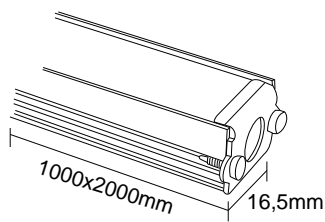

SLIM LED PROFILE 1.1

9097 / LENGTH 100cm

9098 / LENGTH 200cm

▶ μ
 ▶ μ led μ 8-10mm
 ▶ μ μ μ μ
 ▶ μ stand, μ μ
 ▶ μ μ 100cm & 200cm
 ▶ μ

- ▶ Decorative external fitting suitable for placement for indoors use
- ▶ From aluminum profile anodised
- ▶ Suitable for led strips 8 or 10mm thick with polycarbonate diffuser white satine
- ▶ For use at kitchen furniture, advertising stands, stairs, hidden lighting of houses, shops, showrooms
- ▶ Available in length 100cm & 200cm or other lengths upon request.

SLIM LED PROFILE 1.2

9099 / LENGTH 100cm

9682 / LENGTH 200cm

▶ μ
 ▶ μ μ led μ 8-10mm
 ▶ μ μ μ μ
 ▶ μ stand, μ μ
 ▶ μ μ μ μ
 ▶ μ μ μ μ 100cm & 200cm
 ▶ μ μ μ μ

- ▶ Decorative external fitting suitable for placement for indoors use
- ▶ From aluminum profile anodised
- ▶ Suitable for led strips 8 or 10mm thick with polycarbonate diffuser transparent lens
- ▶ For use at furniture, advertising stands, stairs, hidden lighting of houses, shops, showrooms
- ▶ Available also with special transparent diffuser for linear lighting.
- ▶ Available in length 100cm & 200cm

The above fitting can be supplied upon request with led strips 12V 24V 5W - 7.8W - 9.6W - 14.4W, suitable for indoors or outdoors use, available in all colors, together with the suitable power supply.