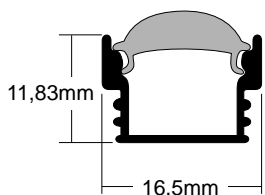

SLIM LED PROFILE 1.1

9097 / LENGTH 100cm

9098 / LENGTH 200cm

▶ μ
 ▶ μ led μ 8-10mm
 ▶ μ μ μ μ
 ▶ μ stand, μ μ
 ▶ μ μ 100cm & 200cm
 ▶ μ

- ▶ Decorative external fitting suitable for placement for indoors use
- ▶ From aluminum profile anodised
- ▶ Suitable for led strips 8 or 10mm thick with polycarbonate diffuser white satine
- ▶ For use at kitchen furniture, advertising stands, stairs, hidden lighting of houses, shops, showrooms
- ▶ Available in length 100cm & 200cm or other lengths upon request.

SLIM LED PROFILE 1.2

9099 / LENGTH 100cm

9682 / LENGTH 200cm

▶ μ
 ▶ μ μ led μ 8-10mm
 ▶ μ μ μ μ
 ▶ μ stand, μ μ
 ▶ μ μ μ μ
 ▶ μ μ μ μ 100cm & 200cm
 ▶ μ μ μ μ

- ▶ Decorative external fitting suitable for placement for indoors use
- ▶ From aluminum profile anodised
- ▶ Suitable for led strips 8 or 10mm thick with polycarbonate diffuser transparent lens
- ▶ For use at furniture, advertising stands, stairs, hidden lighting of houses, shops, showrooms
- ▶ Available also with special transparent diffuser for linear lighting.
- ▶ Available in length 100cm & 200cm

The above fitting can be supplied upon request with led strips 12V 24V 5W - 7.8W - 9.6W - 14.4W, suitable for indoors or outdoors use, available in all colors, together with the suitable power supply.