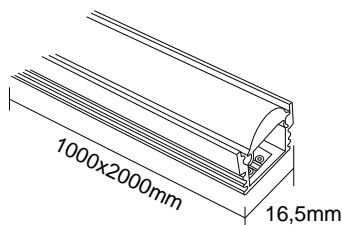

SLIM LED PROFILE 1.1

9097 / LENGTH 100cm

9098 / LENGTH 200cm

▶ μ
 ▶ μ led μ 8-10mm
 ▶ μ μ μ μ
 ▶ μ stand, μ μ
 ▶ μ μ 100cm & 200cm
 ▶ μ

- ▶ Decorative external fitting suitable for placement for indoors use
- ▶ From aluminum profile anodised
- ▶ Suitable for led strips 8 or 10mm thick with polycarbonate diffuser white satine
- ▶ For use at kitchen furniture, advertising stands, stairs, hidden lighting of houses, shops, showrooms
- ▶ Available in length 100cm & 200cm or other lengths upon request.

SLIM LED PROFILE 1.2

9099 / LENGTH 100cm

9682 / LENGTH 200cm

▶ μ
 ▶ μ μ led μ 8-10mm
 ▶ μ μ μ μ
 ▶ μ stand, μ μ
 ▶ μ μ μ μ
 ▶ μ μ μ μ 100cm & 200cm
 ▶ μ μ μ μ

- ▶ Decorative external fitting suitable for placement for indoors use
- ▶ From aluminum profile anodised
- ▶ Suitable for led strips 8 or 10mm thick with polycarbonate diffuser transparent lens
- ▶ For use at furniture, advertising stands, stairs, hidden lighting of houses, shops, showrooms
- ▶ Available also with special transparent diffuser for linear lighting.
- ▶ Available in length 100cm & 200cm

The above fitting can be supplied upon request with led strips 12V 24V 5W - 7.8W - 9.6W - 14.4W, suitable for indoors or outdoors use, available in all colors, together with the suitable power supply.