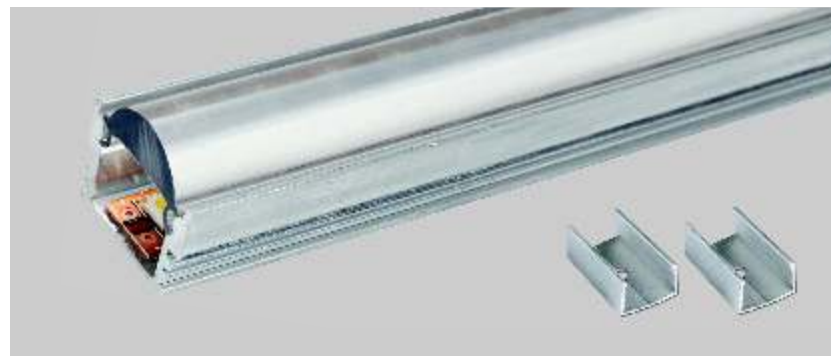

SLIM LED PROFILE 1.1

9097 / LENGTH 100cm

9098 / LENGTH 200cm

▶ μ
 ▶ μ led μ 8-10mm
 ▶ μ μ μ μ
 ▶ μ stand, μ μ
 ▶ μ μ 100cm & 200cm
 ▶ μ

- ▶ Decorative external fitting suitable for placement for indoors use
- ▶ From aluminum profile anodised
- ▶ Suitable for led strips 8 or 10mm thick with polycarbonate diffuser white satine
- ▶ For use at kitchen furniture, advertising stands, stairs, hidden lighting of houses, shops, showrooms
- ▶ Available in length 100cm & 200cm or other lengths upon request.

SLIM LED PROFILE 1.2

9099 / LENGTH 100cm

9682 / LENGTH 200cm

▶ μ
 ▶ μ μ led μ 8-10mm
 ▶ μ μ μ μ
 ▶ μ stand, μ μ
 ▶ μ μ μ μ
 ▶ μ μ μ μ 100cm & 200cm
 ▶ μ μ μ μ

- ▶ Decorative external fitting suitable for placement for indoors use
- ▶ From aluminum profile anodised
- ▶ Suitable for led strips 8 or 10mm thick with polycarbonate diffuser transparent lens
- ▶ For use at furniture, advertising stands, stairs, hidden lighting of houses, shops, showrooms
- ▶ Available also with special transparent diffuser for linear lighting.
- ▶ Available in length 100cm & 200cm

The above fitting can be supplied upon request with led strips 12V 24V 5W - 7.8W - 9.6W - 14.4W, suitable for indoors or outdoors use, available in all colors, together with the suitable power supply.