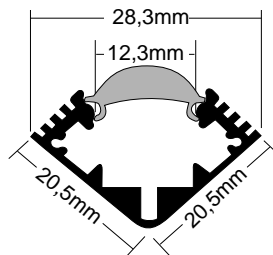

SLIM LED PROFILE 5.1

9091 / LENGTH 100cm

9092 / LENGTH 200cm

μ
μ
μ led 8mm 10mm
μ μ μ
μ stand,
μ μ
μ 100cm & 200cm

- ▶ Decorative external fitting suitable for wall corner placement for indoors use
- ▶ From aluminum profile anodised
- ▶ Suitable for led strips of 8mm or 10mm width with polycarbonate diffuser white satine
- ▶ For use at kitchen furniture, advertising stands, stairs, hidden lighting of houses, shops, showrooms,
- ▶ Available in length 100cm & 200cm or other lengths upon request.

SLIM LED PROFILE 5.2

9093 / LENGTH 100cm

9094 / LENGTH 200cm

μ
μ
μ led 8mm 10mm
μ μ μ
μ stand,
μ μ
μ 100cm & 200cm

- ▶ Decorative external fitting suitable for wall corner placement for indoors use
- ▶ From aluminum profile anodised
- ▶ Suitable for led strips 8 or 10mm thick with special transparent lens diffuser for linear lighting
- ▶ For use at kitchen furniture, advertising stands, stairs, hidden lighting of houses, shops, showrooms,
- ▶ Available in length 100cm & 200cm or other lengths upon request.

μ led 12V 24V 5W - 7.8W - 9.6W - 14.4W,
μ μ μ

The above fitting can be supplied upon request with led strips 12V or 24V 5W - 7.8W - 9.6W - 14.4W, suitable for indoors or outdoors use, available in all colors, together with the suitable power supply.