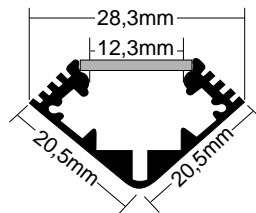

SLIM LED PROFILE 5.1

9091 / LENGTH 100cm

9092 / LENGTH 200cm

μ
μ
μ led 8mm 10mm
μ μ μ
μ stand,
μ μ
μ 100cm & 200cm

- ▶ Decorative external fitting suitable for wall corner placement for indoors use
- ▶ From aluminum profile anodised
- ▶ Suitable for led strips of 8mm or 10mm width with polycarbonate diffuser white satine
- ▶ For use at kitchen furniture, advertising stands, stairs, hidden lighting of houses, shops, showrooms,
- ▶ Available in length 100cm & 200cm or other lengths upon request.

SLIM LED PROFILE 5.2

9093 / LENGTH 100cm

9094 / LENGTH 200cm

μ
μ
μ led 8mm 10mm
μ μ μ
μ stand,
μ μ
μ 100cm & 200cm

- ▶ Decorative external fitting suitable for wall corner placement for indoors use
- ▶ From aluminum profile anodised
- ▶ Suitable for led strips 8 or 10mm thick with special transparent lens diffuser for linear lighting
- ▶ For use at kitchen furniture, advertising stands, stairs, hidden lighting of houses, shops, showrooms,
- ▶ Available in length 100cm & 200cm or other lengths upon request.

μ led 12V 24V 5W - 7.8W - 9.6W - 14.4W,
μ μ μ

The above fitting can be supplied upon request with led strips 12V or 24V 5W - 7.8W - 9.6W - 14.4W, suitable for indoors or outdoors use, available in all colors, together with the suitable power supply.