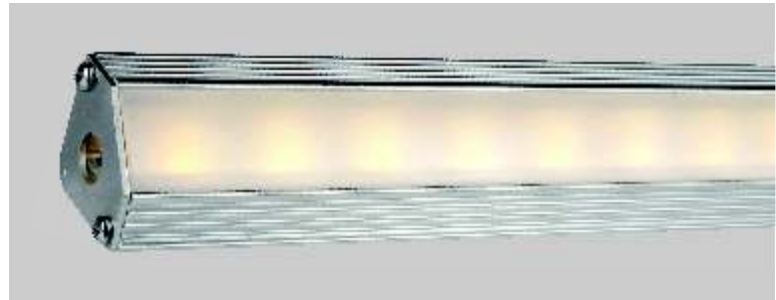

SLIM LED PROFILE 5.1

9091 / LENGTH 100cm

9092 / LENGTH 200cm

μ
μ
μ led 8mm 10mm
μ μ μ
μ stand,
μ μ
μ 100cm & 200cm

- ▶ Decorative external fitting suitable for wall corner placement for indoors use
- ▶ From aluminum profile anodised
- ▶ Suitable for led strips of 8mm or 10mm width with polycarbonate diffuser white satine
- ▶ For use at kitchen furniture, advertising stands, stairs, hidden lighting of houses, shops, showrooms,
- ▶ Available in length 100cm & 200cm or other lengths upon request.

SLIM LED PROFILE 5.2

9093 / LENGTH 100cm

9094 / LENGTH 200cm

μ
μ
μ led 8mm 10mm
μ μ μ
μ stand,
μ μ
μ 100cm & 200cm

- ▶ Decorative external fitting suitable for wall corner placement for indoors use
- ▶ From aluminum profile anodised
- ▶ Suitable for led strips 8 or 10mm thick with special transparent lens diffuser for linear lighting
- ▶ For use at kitchen furniture, advertising stands, stairs, hidden lighting of houses, shops, showrooms,
- ▶ Available in length 100cm & 200cm or other lengths upon request.

μ led 12V 24V 5W - 7.8W - 9.6W - 14.4W,
μ μ μ

The above fitting can be supplied upon request with led strips 12V or 24V 5W - 7.8W - 9.6W - 14.4W, suitable for indoors or outdoors use, available in all colors, together with the suitable power supply.