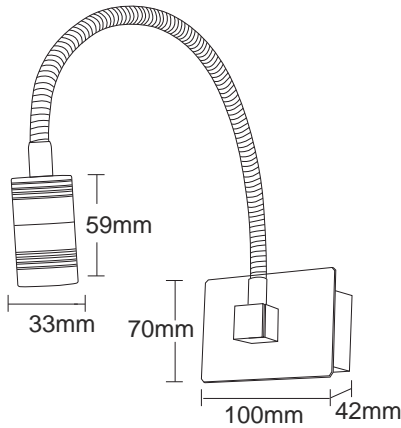

BED LED 1

- ▶ μ μ μ
- ▶ μ μ μ led driver 230/240V
- ▶ μ μ μ 1W 350mA
- ▶ μ μ μ

- ▶ Decorative wall fixed fitting die cast aluminum
- ▶ adjustable with horizontal and vertical movement by flexible arm
- ▶ for indoors use
- ▶ with incorporated led driver 230/240V 1W 350mA
- ▶ for use at hotels, houses.

25000  LED POWER LED 1W 230/240V 350mA  

25001  LED WITH LENS 230V 1x1W  

25002  LED POWER LED 1W 230/240V 350mA WITH SWITCH ON THE BASE  

25003  LED WITH LENS 230V 1x1W WITH SWITCH ON THE BASE  

BED LED 2

- ▶ μ μ μ
- ▶ μ μ μ led driver 230/240V
- ▶ μ μ μ 1W 350mA
- ▶ μ μ μ

- ▶ Decorative wall fixed fitting die cast aluminum
- ▶ adjustable with horizontal and vertical movement by flexible arm
- ▶ for indoors use
- ▶ with incorporated led driver 230/240V 1W 350mA
- ▶ for use at hotels, houses.