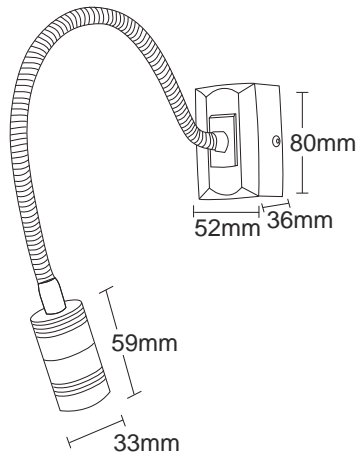

BED LED 2

- μ μ μ
- μ μ μ led driver 230/240V
- μ μ μ 1W 350mA
- μ μ μ

- Decorative wall fixed fitting die cast aluminum
- adjustable with horizontal and vertical movement by flexible arm
- for indoors use
- with incorporated led driver 230/240V 1W 350mA
- for use at hotels, houses.

25004 LED POWER LED 1W 230/240V 350mA

25005 LED WITH LENS 230V 1x1W

25006 LED POWER LED 1W 230/240V 350mA WITH SWITCH ON THE BASE

25007 LED WITH LENS 230V 1x1W WITH SWITCH ON THE BASE