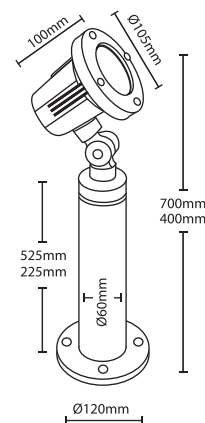

ΥΨΟΣ / HEIGHT 0.72m

26029  PAR 30 230V
75-100W E27  

26030  HALLOSPOT R111
230/12V 50W G53   

26031  HALLOSPOT R111
12V 50-100W G53   

- ▶ Decorative waterproof fitting
- ▶ for outdoors use
- ▶ with heavy duty profile aluminum base
- ▶ and 1 projector type MATRIX
- ▶ from die cast aluminum
- ▶ horizontally and vertically adjustable
- ▶ with tempered glass 10mm thick
- ▶ polyamide cable gland PG11 IP68
- ▶ silicon gaskets and inox screws
- ▶ suitable for the external lighting of gardens, building facades, shops

TERRA COLUMN 2

ΥΨΟΣ / HEIGHT 0.40m

26032  DICHROIC
230V/12V
50W GU 5.3   

26033  DICHROIC 230V
50W GU10  

ΥΨΟΣ / HEIGHT 0.70m

26034  DICHROIC
230V/12V
50W GU 5.3   

26035  DICHROIC 230V
50W GU10  

- ▶ Διακοσμητικό φωτιστικό στεγανό
- ▶ εξωτερικού χώρου
- ▶ με βάση από προφίλ αλουμινίου βαρέως τύπου
- ▶ και 1 προβολέα τύπου FAROS TERRA ή MARINER
- ▶ χυτό αλουμίνιο
- ▶ περιστρεφόμενο οριζοντίως και καθέτως
- ▶ με γυάλινο προφυλακτήρα tempered πάχους 10mm
- ▶ στιπιοθλίπτη PG11 από πολυαμίδη IP68
- ▶ ελαστικά στεγανοποίησης από σιλικόνη
- ▶ και βίδες inox
- ▶ κατάλληλο για φωτισμό κήπων, προσόψεων κτιρίων, καταστημάτων

- ▶ Decorative waterproof fitting
- ▶ for outdoors use
- ▶ with heavy duty profile aluminum base
- ▶ and 1 projector type FAROS TERRA or MARINER
- ▶ from die cast aluminum
- ▶ horizontally and vertically adjustable
- ▶ with tempered glass 10mm thick
- ▶ polyamide cable gland PG11 IP68
- ▶ silicon gaskets and inox screws
- ▶ suitable for the external lighting of gardens, building facades, shops

- ▶ Decorative waterproof fitting
- ▶ for outdoors use
- ▶ made from brass
- ▶ and 1 projector type MARINER BRASS
- ▶ made from brass
- ▶ horizontally and vertically adjustable
- ▶ with tempered glass 10mm thick
- ▶ polyamide cable gland PG11 IP68
- ▶ silicon gaskets and inox screws
- ▶ suitable for the external lighting of gardens, building facades, shops