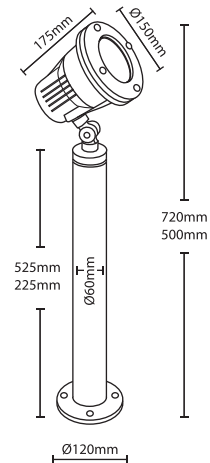

MATRIX COLUMN 2

ΥΨΟΣ / HEIGHT 0.5m

26026  PAR 30 230V
75-100W E27  

26027  HALLOSPOT R111
230/12V 50W G53   

26028  HALLOSPOT R111
12V 50-100W G53   

- ▶ Διακοσμητικό φωτιστικό στεγανό
- ▶ εξωτερικού χώρου
- ▶ με βάση από προφίλ αλουμινίου βαρέως τύπου
- ▶ και 1 προβολέα τύπου MATRIX
- ▶ χυτό αλουμίνιο
- ▶ περιστρεφόμενο οριζοντίως και καθέτως
- ▶ με γυάλινο προφυλακτήρα tempered πάχους 10mm
- ▶ στιπιοθλίπτη PG11 από πολυαμίδη IP68
- ▶ ελαστικά στεγανοποίησης από σιλικόνη
- ▶ και βίδες inox
- ▶ κατάλληλο για φωτισμό κήπων, προσόψεων κτιρίων, καταστημάτων

ΥΨΟΣ / HEIGHT 0.72m

26029  PAR 30 230V
75-100W E27  

26030  HALLOSPOT R111
230/12V 50W G53   

26031  HALLOSPOT R111
12V 50-100W G53   

- ▶ Decorative waterproof fitting
- ▶ for outdoors use
- ▶ with heavy duty profile aluminum base
- ▶ and 1 projector type MATRIX
- ▶ from die cast aluminum
- ▶ horizontally and vertically adjustable
- ▶ with tempered glass 10mm thick
- ▶ polyamide cable gland PG11 IP68
- ▶ silicon gaskets and inox screws
- ▶ suitable for the external lighting of gardens, building facades, shops

- ▶ Decorative waterproof fitting
- ▶ for outdoors use
- ▶ with heavy duty profile aluminum base
- ▶ and 1 projector type FAROS TERRA or MARINER
- ▶ from die cast aluminum
- ▶ horizontally and vertically adjustable
- ▶ with tempered glass 10mm thick
- ▶ polyamide cable gland PG11 IP68
- ▶ silicon gaskets and inox screws
- ▶ suitable for the external lighting of gardens, building facades, shops

- ▶ Decorative waterproof fitting
- ▶ for outdoors use
- ▶ made from brass
- ▶ and 1 projector type MARINER BRASS
- ▶ made from brass
- ▶ horizontally and vertically adjustable
- ▶ with tempered glass 10mm thick
- ▶ polyamide cable gland PG11 IP68
- ▶ silicon gaskets and inox screws
- ▶ suitable for the external lighting of gardens, building facades, shops