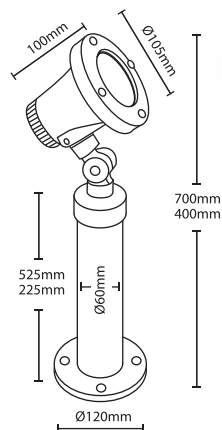

ΥΨΟΣ / HEIGHT 0.72m

26029  PAR 30 230V
75-100W E27  

26030  HALLOSPOT R111
230/12V 50W G53   

26031  HALLOSPOT R111
12V 50-100W G53   

- ▶ Decorative waterproof fitting
- ▶ for outdoors use
- ▶ with heavy duty profile aluminum base
- ▶ and 1 projector type MATRIX
- ▶ from die cast aluminum
- ▶ horizontally and vertically adjustable
- ▶ with tempered glass 10mm thick
- ▶ polyamide cable gland PG11 IP68
- ▶ silicon gaskets and inox screws
- ▶ suitable for the external lighting of gardens, building facades, shops

- ▶ Decorative waterproof fitting
- ▶ for outdoors use
- ▶ with heavy duty profile aluminum base
- ▶ and 1 projector type FAROS TERRA or MARINER
- ▶ from die cast aluminum
- ▶ horizontally and vertically adjustable
- ▶ with tempered glass 10mm thick
- ▶ polyamide cable gland PG11 IP68
- ▶ silicon gaskets and inox screws
- ▶ suitable for the external lighting of gardens, building facades, shops

MARINER COLUMN BRASS

ΥΨΟΣ / HEIGHT 0.40m

26036  DICHROIC
230V/12V
50W GU 5.3   

26037  DICHROIC 230V
50W GU10  

ΥΨΟΣ / HEIGHT 0.70m

26038  DICHROIC
230V/12V
50W GU 5.3   

26039  DICHROIC 230V
50W GU10  

- ▶ Διακοσμητικό φωτιστικό στεγανό
- ▶ εξωτερικού χώρου
- ▶ με βάση ορειχάλκινη βαρέως τύπου
- ▶ και 1 προβολέα τύπου MARINER
- ▶ από χυτό ορειχάλκο
- ▶ περιστρεφόμενο οριζοντίως και καθέτως
- ▶ με γυάλινο προφυλακτήρα tempered πάχους 10mm
- ▶ στιπιοθλίπτη PG11 από πολυαμίδη IP68
- ▶ ελαστικά στεγανοποίησης από σιλικόνη
- ▶ και βίδες inox
- ▶ κατάλληλο για φωτισμό κήπων, προσόψεων κτιρίων, καταστημάτων

- ▶ Decorative waterproof fitting
- ▶ for outdoors use
- ▶ made from brass
- ▶ and 1 projector type MARINER BRASS
- ▶ made from brass
- ▶ horizontally and vertically adjustable
- ▶ with tempered glass 10mm thick
- ▶ polyamide cable gland PG11 IP68
- ▶ silicon gaskets and inox screws
- ▶ suitable for the external lighting of gardens, building facades, shops