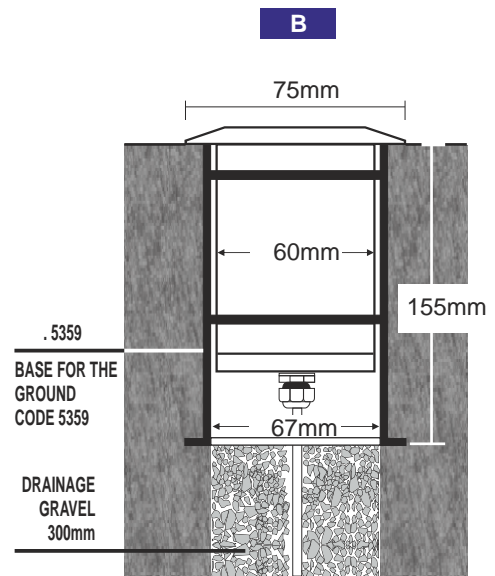

MINI FAROS LED 5

- ▶ μ
- ▶ μ 3,5mm pyrex
- ▶ μ 1 Pg7 Ip68
- ▶ inox.
- ▶ μ

- ▶ Waterproof ground buried fitting
- ▶ made from die cast aluminum
- ▶ with pyrex glass 3,5mm thick transparent or mat
- ▶ with inox screws,
- ▶ silicon gaskets
- ▶ and brass nickel plated cable gland Pg7, Ip68.
- ▶ Available with die cast aluminum base for the ground.

/ DRAWING A

8571 LED LAMP 230V 3W - 4,5W - 5W Gu10

8573 LED LAMP 12V 4W - 4,5W - 5W GU5,3

5358 130mm Die cast aluminum base for placement in the ground with height 130mm

/ DRAWING B

8572 LED LAMP 230V 6,5W - 7W - 8W Gu10

8574 LED LAMP 12V 5W - 7W - 8W GU5,3

5359 155mm Die cast aluminum base for placement in the ground with height 155mm

ATTENTION!

IT IS NECESSARY TO USE DRAINAGE GRAVEL TO AVOID LINKING WATER OR DRAIN PIPE FOR EVACUATION OF LINKING WATER.