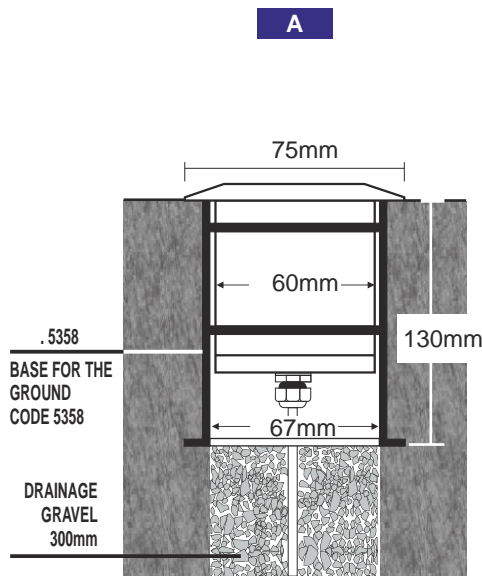

MINI FAROS LED 5

- ▶ μ
- ▶ μ 3,5mm pyrex
- ▶ μ 1 Pg7 Ip68
- ▶ inox.
- ▶ μ

- ▶ Waterproof ground buried fitting
- ▶ made from die cast aluminum
- ▶ with pyrex glass 3,5mm thick transparent or mat
- ▶ with inox screws,
- ▶ silicon gaskets
- ▶ and brass nickel plated cable gland Pg7, Ip68.
- ▶ Available with die cast aluminum base for the ground.

/ DRAWING A

8571 LED LAMP 230V 3W - 4,5W - 5W Gu10

8573 LED LAMP 12V 4W - 4,5W - 5W GU5,3

5358 130mm Die cast aluminum base for placement in the ground with height 130mm

/ DRAWING B

8572 LED LAMP 230V 6,5W - 7W - 8W Gu10

8574 LED LAMP 12V 5W - 7W - 8W GU5,3

5359 155mm Die cast aluminum base for placement in the ground with height 155mm

ATTENTION!

IT IS NECESSARY TO USE DRAINAGE GRAVEL TO AVOID LINKING WATER OR DRAIN PIPE FOR EVACUATION OF LINKING WATER.