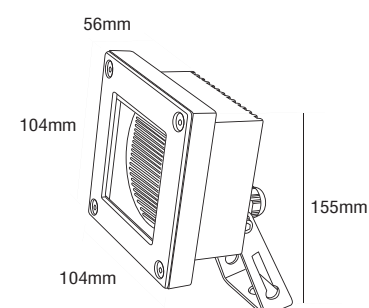

- ▶ Decorative waterproof projector
- ▶ from die cast aluminum
- ▶ for outdoors use
- ▶ with tempered glass 5mm thick transparent
- ▶ with inox screws
- ▶ polyamide cable gland Pg9 IP68
- ▶ and silicon gaskets
- ▶ suitable for decorative lighting of architectural details such a statues, columns, windows, gardens.

CUBIC ENERGY 3

8557  LED ΜΕ ΦΑΚΟ /
WITH LENS
230V 4x1W

8547  MICROLYNX
230V 7-9-11W
Gx53

8548  HALOPIN
230V 40W G9

GLASS 8mm  

- ▶ Διακοσμητικός προβολέας στεγανός
- ▶ χυτός αλουμινίου βαρέως τύπου
- ▶ με υάλινο προφυλακτήρα tempered πάχους 8mm διάφανο ή ματ
- ▶ με βίδες inox
- ▶ ελαστικά στεγανοποίησης από σιλικόνη
- ▶ με 1 στιπιοθλίπτη Pg9 IP68
- ▶ κατάλληλος για εξωτερικό φωτισμό καταστημάτων, οικιών, κήπων.

- ▶ Decorative waterproof projector
- ▶ from heavy duty die cast aluminum
- ▶ with tempered glass transparent or mat 8mm thick
- ▶ with inox screws
- ▶ and 1 cable gland Pg9 IP68
- ▶ suitable for external lighting of shops, houses, gardens.