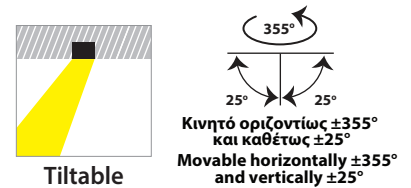

Ρυθμιζόμενα πλαϊνά στηρίγματα για οροφές
πάχους από 10mm έως 30mm

Adjustable side brackets for installation onto
ceiling with thickness from 10mm up to 30mm

01 02 18

Βαμμένα με Ηλεκτροστατική Βαφή
Painted with Electrostatic Powder

i *Η τεχνολογία των LED είναι σε διαρκή εξέλιξη οπότε πριν παραγγείλετε, παρακαλούμε επιβεβαιώστε ποιο LED είναι διαθέσιμο
LED technology changes constantly forward, so before selecting / ordering the most suitable product for you,
ask for a confirmation that this is the most updated product to our list.

warm 2700 Kelvin warm white 3000 Kelvin neutral white 4000 Kelvin