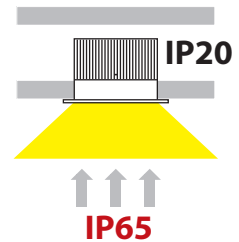

Accessories upon request

IP65