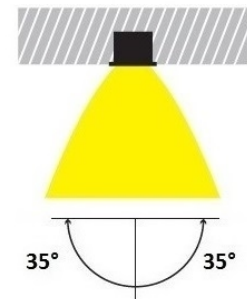

- Recessed fitting
- for indoors use
- die cast aluminum
- movable $\pm 35^\circ$
- with tempered glass transparent or mat
- with incorporated 1 COB LED
- LM80, CRI>80
- upon request available with CRI>90 & CRI 98+
- in 2700-3000-4000 Kelvin
- upon request in 2800-3500-5000-6000 Kelvin
- with high performance aluminum reflector
- with high performance heatsink
- for best heat management
- available with narrow-medium-wide-extra wide beam
- works with remote led driver
- on/off, dimmable phase cut/Dali/1-10volt

165x165mm 145X145mm 140-180mm IP 20 CE

Προσφέρονται με 4 τύπους γυαλιών tempered
Available with 4 types of tempered glasses
1. Διάφανο / Transparent 2. Διάφανο πικέ / Transparent silkscreen
3. Ματ αμβολή / Mat 4. Retino