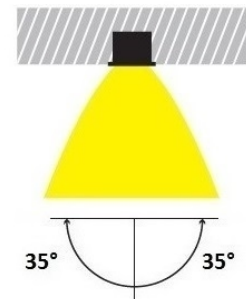

- Recessed fitting
- for indoors use
- die cast aluminum
- movable ±35°
- with tempered glass transparent or mat
- with incorporated 1 COB LED
- LM80, CRI>80
- upon request available with CRI>90 & CRI 98+
- in 2700-3000-4000 Kelvin
- upon request in 2800-3500-5000-6000 Kelvin
- with high performance aluminum reflector
- with high performance heatsink
- for best heat management
- available with narrow-medium-wide-extra wide beam
- works with remote led driver
- on/off, dimmable phase cut/Dali/1-10volt

165x165mm 145X145mm 140-180mm IP 20 CE

Προσφέρονται με 4 τύπους γυαλιών tempered
Available with 4 types of tempered glasses
1. Διάφανο / Transparent 2. Διάφανο πικέ / Transparent silkscreen
3. Ματ αμβρολή / Mat 4. Retino