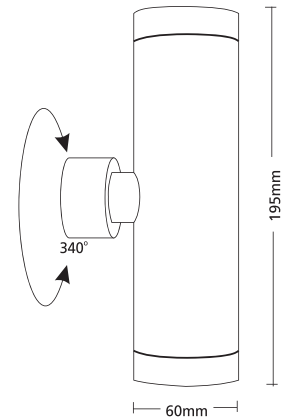

PRESTIGE 1 BRASS

- Διακοσμητικό φωτιστικό επίτοιχο,
- χυτό ορειχάλκινο
- γυαλισμένο, βερνικωμένο
- στεγανό για εξωτερικούς χώρους
- με 2 εξόδους φωτισμού
- με 2 υάλινους προφυλακτήρες pyrex
- και ελαστικά στεγανοποίησης σιλικόνης
- κατάλληλο για φωτισμό καταστημάτων, οικιών, διαδρόμων, προσόψεων κτιρίων.

- Decorative wall fixed fitting
- made from brass
- varnished and polished
- waterproof for outdoors use
- with 2 lighting exits
- with 2 pyrex protective glasses
- silicon gaskets
- suitable for external lighting of shops, houses, corridors, building facades etc.

3588

DICHROIC
12V 2x50W GU5,3
DECOSTAR ALU

3589

DICHROIC
230V 2x50W GU10
HALOPAR 16 ALU

PRESTIGE 2 BRASS

- Διακοσμητικό φωτιστικό επίτοιχο,
- χυτό ορειχάλκινο
- γυαλισμένο, βερνικωμένο
- στεγανό για εξωτερικούς και εσωτερικούς χώρους
- με 1 έξοδο φωτισμού
- με υάλινο προφυλακτήρα pyrex
- και ελαστικά στεγανοποίησης σιλικόνης
- κατάλληλο για φωτισμό καταστημάτων, οικιών, διαδρόμων, προσόψεων κτιρίων.

- Decorative wall fixed fitting
- made from brass
- varnished and polished
- waterproof for outdoors use
- with 1 lighting exit
- with 1 pyrex protective glass
- silicon gaskets
- suitable for external lighting of shops, houses, corridors, building facades etc.

3590

DICHROIC
12V 50W GU5,3
DECOSTAR ALU

3591

DICHROIC
230V 50W GU10
HALOPAR 16 ALU

ΠΡΟΣΟΧΗ! Τα φωτιστικά PRESTIGE είναι κατάλληλα για λυχνίες DICHROIC που αποβάλλουν τη θερμοκρασία από μπροστά!

ATTENTION! The PRESTIGE fittings are suitable for DICHROIC lamps which exclude the temperature from the front!