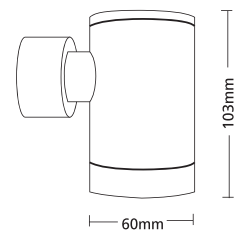

ΠΡΟΣΟΧΗ! Τα φωτιστικά PRESTIGE είναι κατάλληλα για λυχνίες DICHROIC που αποβάλλουν τη θερμοκρασία από μπροστά!

ATTENTION! The PRESTIGE fittings are suitable for DICHROIC lamps which exclude the temperature from the front!