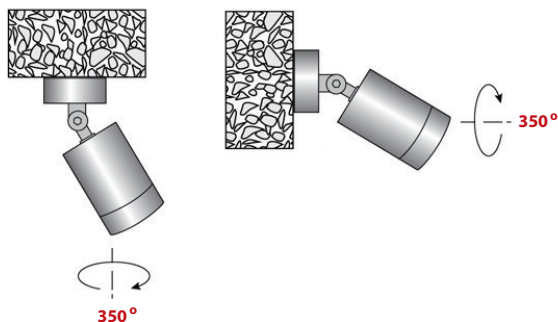

- Waterproof projector
- suitable for placement onto the wall or ceiling
- made from aluminum
- painted with polyester powder
- for resistance in hush environmental conditions
- movable vertically and horizontally
- suitable for lamps type MR16
- 12volt GU5.3 or 230-240volt GU10
- with pyrex glass transparent or mat
- silicon gaskets

27176 \*

**DICHROIC MR16 12V 35W MAX GU5.3  
LED LAMP MR16 12V 8W MAX GU5.3**

27177 \*\*

**DICHROIC MR16 220-240V 35W MAX GU10  
LED LAMP MR16 220-240V 8W MAX GU10**

27178 \*\*\*

**DICHROIC MR16 220-240V 50W MAX GU10  
LED LAMP MR16 220-240V 12W MAX GU10**

GLASS (5mm) CE IP65

\*

\*\*

\*\*\*

350°

## Accessories upon request

Honey comb  
louvre

Smooth  
Filter

Elliptical  
Filter

01 02 05 18 30

Βαμμένα με Πολυεστερική Ηλεκτροστατική Βαφή  
Painted with Polyester Electrostatic Powder

\*Η τεχνολογία των LED είναι σε διαρκή εξέλιξη οπότε πριν παραγγείλετε, παρακαλούμε επιβεβαιώστε ποιο LED είναι διαθέσιμο  
LED technology changes constantly forward, so before selecting / ordering the most suitable product for you,  
ask for a confirmation that this is the most updated product to our list.