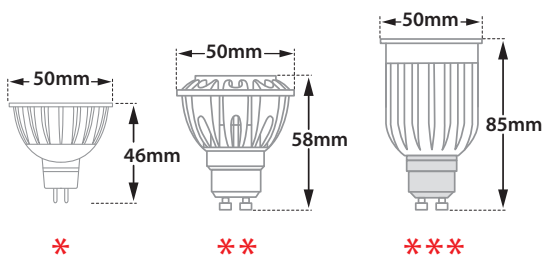

- Waterproof projector
- suitable for placement onto the wall or ceiling
- made from aluminum
- painted with polyester powder
- for resistance in hush environmental conditions
- movable vertically and horizontally
- suitable for lamps type MR16
- 12volt GU5.3 or 230-240volt GU10
- with pyrex glass transparent or mat
- silicon gaskets

27176 \*

**DICHROIC MR16 12V 35W MAX GU5.3  
LED LAMP MR16 12V 8W MAX GU5.3**

27177 \*\*

**DICHROIC MR16 220-240V 35W MAX GU10  
LED LAMP MR16 220-240V 8W MAX GU10**

27178 \*\*\*

**DICHROIC MR16 220-240V 50W MAX GU10  
LED LAMP MR16 220-240V 12W MAX GU10**

GLASS (5mm) CE IP65

\*

\*\*

\*\*\*

350°