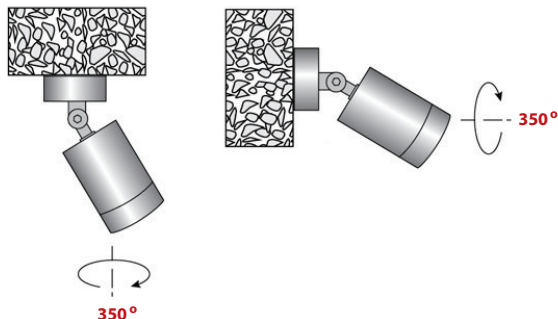

- > Waterproof projector
- > suitable for placement onto the wall or ceiling
- > made from brass
- > upon request is offered painted with polyester powder
- > for resistance in hush environmental conditions
- > movable vertically and horizontally
- > suitable for lamps type MR16
- > 12volt GU5.3 or 230-240volt GU10
- > with pyrex glass transparent or mat
- > silicon gaskets

27123 *

DICHROIC MR16 12V 35W MAX GU5.3
LED LAMP MR16 12V 8W MAX GU5.3

27174 **

DICHROIC MR16 220-240V 35W MAX GU10
LED LAMP MR16 220-240V 8W MAX GU10

27175 ***

DICHROIC MR16 220-240V 50W MAX GU10
LED LAMP MR16 220-240V 12W MAX GU10

GLASS (5mm) CE IP65

*

**

Accessories upon request

Honey comb
louvre

Smooth
Filter

Elliptical
Filter

LIGHTING FITTINGS
FOR HARD ENVIRONMENTAL
CONDITIONS