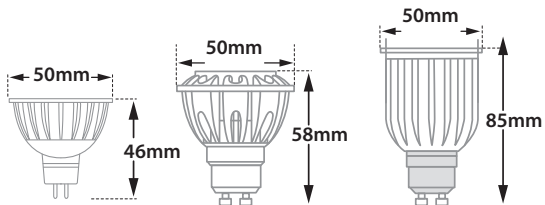

- > Waterproof projector
- > suitable for placement onto the wall or ceiling
- > made from brass
- > upon request is offered painted with polyester powder
- > for resistance in hush environmental conditions
- > movable vertically and horizontally
- > suitable for lamps type MR16
- > 12volt GU5.3 or 230-240volt GU10
- > with pyrex glass transparent or mat
- > silicon gaskets

27123 *

DICHROIC MR16 12V 35W MAX GU5.3
LED LAMP MR16 12V 8W MAX GU5.3

27174 **

DICHROIC MR16 220-240V 35W MAX GU10
LED LAMP MR16 220-240V 8W MAX GU10

27175 ***

DICHROIC MR16 220-240V 50W MAX GU10
LED LAMP MR16 220-240V 12W MAX GU10

GLASS (5mm) CE IP65

*

**

Accessories upon request

Honey comb
louvre

Smooth
Filter

Elliptical
Filter

LIGHTING FITTINGS
FOR HARD ENVIRONMENTAL
CONDITIONS