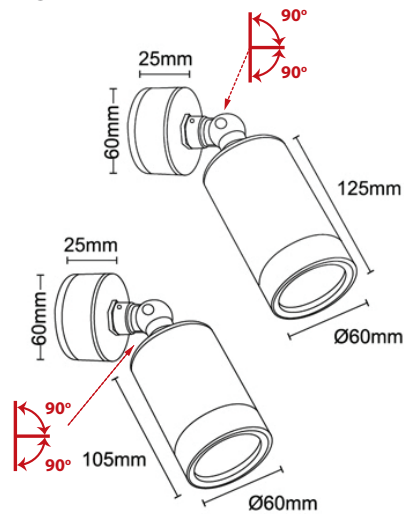

27123 *

DICHROIC MR16 12V 35W MAX GU5.3
LED LAMP MR16 12V 8W MAX GU5.3

27174 **

DICHROIC MR16 220-240V 35W MAX GU10
LED LAMP MR16 220-240V 8W MAX GU10

27175 ***

DICHROIC MR16 220-240V 50W MAX GU10
LED LAMP MR16 220-240V 12W MAX GU10

GLASS (5mm) CE IP65

*

**

Accessories upon request

Honey comb
louvre

Smooth
Filter

Elliptical
Filter

LIGHTING FITTINGS
FOR HARD ENVIRONMENTAL
CONDITIONS