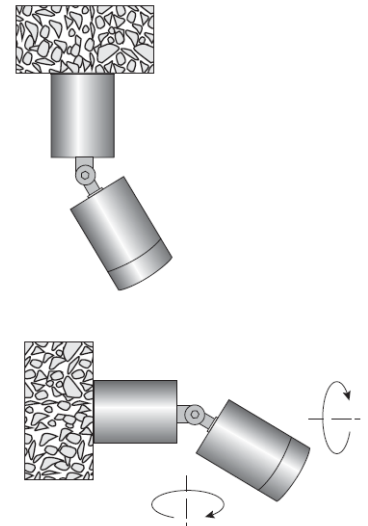

- ▶ Waterproof projector for wall or ceiling installation
- ▶ made from made from brass
- ▶ with pyrex protection glass
- ▶ with 1 led module power led smd technology 3x1w 350mA
- ▶ with lens 15°-25°-35° degrees
- ▶ in warm white - neutral white- cool white color
- ▶ with incorporated LED driver 230/240V
- ▶ and silicon gaskets
- ▶ suitable for decorative lighting of architectural details (statues, columns, windows).

27128 LED ΙΣΧΥΟΣ / WARM WHITE
POWER LED 3x1W 350mA 220 Lumen

27129 LED ΙΣΧΥΟΣ / COOL WHITE
POWER LED 3x1W 350mA 220 Lumen

GLASS (5mm)

33 34

STANDAR COLORS

01 02 05 18 30 Κατόπιν παραγγελίας το φωτιστικό μπορεί να βαφτεί με Πολυεστερική Ηλεκτροστατική Βαφή
Upon request the above fitting are painted with Polyester Electrostatic Powder

PRESTIGE BASE ALU

- ▶ Στεγανός προβολέας επίτοιχος ή οροφής αλουμινίου
- ▶ με γυάλινο προφυλακτήρα pyrex
- ▶ με ενσωματωμένο 1 led module power led smd technology 3x1w 350 mA
- ▶ σε χρώμα warm white - neutral white - cool white
- ▶ με φακό δέσμης 15°-25°-35°-60° μοιρών
- ▶ με ενσωματωμένο LED driver 230/240V
- ▶ και ελαστικά στεγανοποίησης σιλικόνης
- ▶ κατάλληλος για φωτισμό αρχιτεκτονικών λεπτομεριών (αγάλματα, κολόνες, παράθυρα).

- ▶ Waterproof projector for wall or ceiling installation
- ▶ made from die cast aluminum
- ▶ with pyrex protection glass
- ▶ with 1 led module power led smd technology 3x1w 350mA
- ▶ with lens 15°-25°-35° degrees
- ▶ in warm white - neutral white - cool white color
- ▶ with incorporated LED driver 230/240V
- ▶ and silicon gaskets
- ▶ suitable for decorative lighting of architectural details (statues, columns, windows).