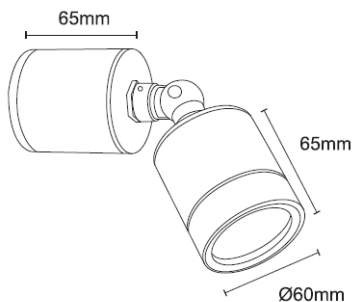

PRESTIGE BASE ALU