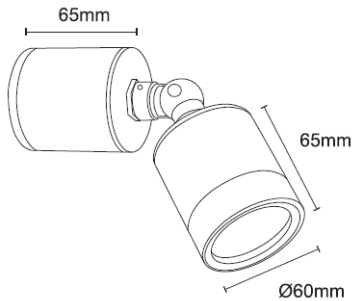

PRESTIGE BASE BRASS

- ▶ Στεγανός προβολέας επίτοιχος ή οροφής χυτός ορειχάλκινος
- ▶ με γυάλινο προφυλακτήρα pyrex
- ▶ με ενσωματωμένο 1 led module power led smd technology 3x1w 350 mA
- ▶ σε χρώμα warm white - neutral white- cool white
- ▶ με φακό δέσμης 15°-25°-35°-60° μοιρών
- ▶ με ενσωματωμένο LED driver 230/240V
- ▶ και ελαστικά στεγανοποίησης σιλικόνης
- ▶ κατάλληλος για φωτισμό αρχιτεκτονικών λεπτομεριών (αγάλματα, κολόνες, παράθυρα).

- ▶ Waterproof projector for wall or ceiling installation
- ▶ made from made from brass
- ▶ with pyrex protection glass
- ▶ with 1 led module power led smd technology 3x1w 350mA
- ▶ with lens 15°-25°-35° degrees
- ▶ in warm white - neutral white- cool white color
- ▶ with incorporated LED driver 230/240V
- ▶ and silicon gaskets
- ▶ suitable for decorative lighting of architectural details (statues, columns, windows).

27128 LED ΙΣΧΥΟΣ / WARM WHITE
POWER LED 3x1W 350mA 220 Lumen

27129 LED ΙΣΧΥΟΣ / COOL WHITE
POWER LED 3x1W 350mA 220 Lumen

GLASS (5mm)

33 34

STANDAR COLORS

01 02 05 18 30 Κατόπιν παραγγελίας το φωτιστικό μπορεί να βαφτεί με Πολυεστερική Ηλεκτροστατική Βαφή
Upon request the above fitting are painted with Polyester Electrostatic Powder

- ▶ Waterproof projector for wall or ceiling installation
- ▶ made from die cast aluminum
- ▶ with pyrex protection glass
- ▶ with 1 led module power led smd technology 3x1w 350mA
- ▶ with lens 15°-25°-35° degrees
- ▶ in warm white - neutral white - cool white color
- ▶ with incorporated LED driver 230/240V
- ▶ and silicon gaskets
- ▶ suitable for decorative lighting of architectural details (statues, columns, windows).