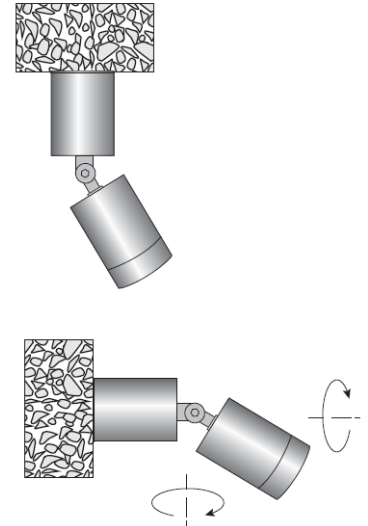

PRESTIGE BASE BRASS

- ▶ Στεγανός προβολέας επίτοιχος ή οροφής χυτός ορειχάλκινος
- ▶ με γυάλινο προφυλακτήρα pyrex
- ▶ με ενσωματωμένο 1 led module power led smd technology 3x1w 350 mA
- ▶ σε χρώμα warm white - neutral white- cool white
- ▶ με φακό δέσμης 15°-25°-35°-60° μοιρών
- ▶ με ενσωματωμένο LED driver 230/240V
- ▶ και ελαστικά στεγανοποίησης σιλικόνης
- ▶ κατάλληλος για φωτισμό αρχιτεκτονικών λεπτομεριών (αγάλματα, κολόνες, παράθυρα).

- ▶ Waterproof projector for wall or ceiling installation
- ▶ made from made from brass
- ▶ with pyrex protection glass
- ▶ with 1 led module power led smd technology 3x1w 350mA
- ▶ with lens 15°-25°-35° degrees
- ▶ in warm white - neutral white- cool white color
- ▶ with incorporated LED driver 230/240V
- ▶ and silicon gaskets
- ▶ suitable for decorative lighting of architectural details (statues, columns, windows).

27128 LED ΙΣΧΥΟΣ / WARM WHITE
POWER LED 3x1W 350mA 220 Lumen

27129 LED ΙΣΧΥΟΣ / COOL WHITE
POWER LED 3x1W 350mA 220 Lumen

GLASS (5mm)

33 34

STANDAR COLORS

01 02 05 18 30 Κατόπιν παραγγελίας το φωτιστικό μπορεί να βαφτεί με Πολυεστερική Ηλεκτροστατική Βαφή
Upon request the above fitting are painted with Polyester Electrostatic Powder

- ▶ Waterproof projector for wall or ceiling installation
- ▶ made from die cast aluminum
- ▶ with pyrex protection glass
- ▶ with 1 led module power led smd technology 3x1w 350mA
- ▶ with lens 15°-25°-35° degrees
- ▶ in warm white - neutral white - cool white color
- ▶ with incorporated LED driver 230/240V
- ▶ and silicon gaskets
- ▶ suitable for decorative lighting of architectural details (statues, columns, windows).