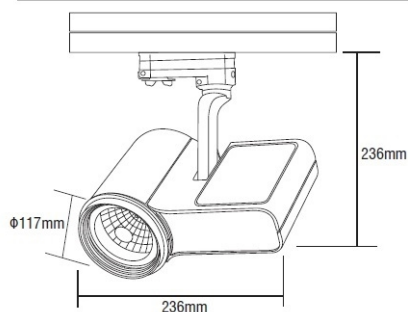

8496 HQI-T 230V
35W G12

8497 HQI-T 230V
70W G12