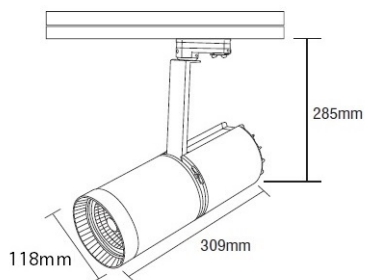

8494 HQI-T 230V
35W G12

8495 HQI-T 230V
70W G12