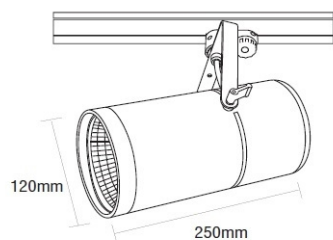

9452 HQI-T 230V
35W G12

9453 HQI-T 230V
70W G12